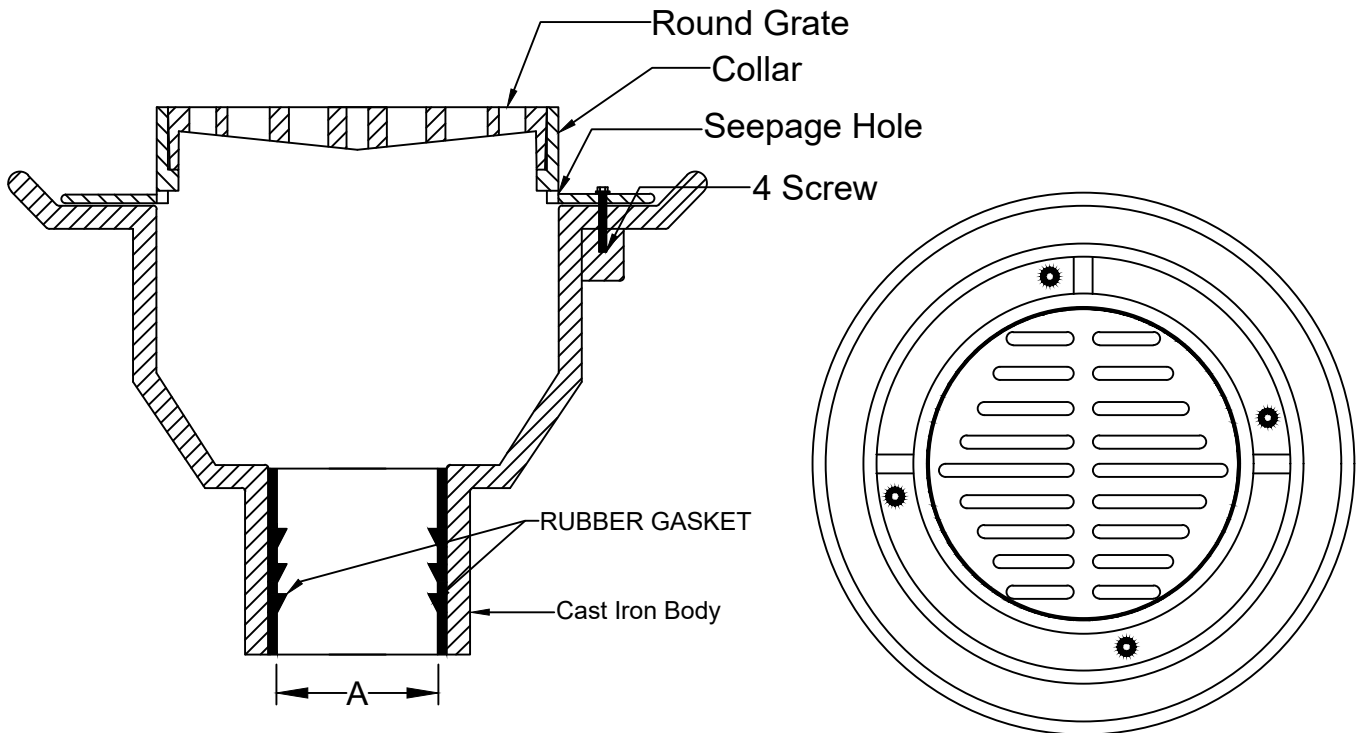

Floor Drains

FD-400 H R

Cast iron Heavy Duty Floor Drain ductile iron round strainer.

Model No:	Outlet Size	Item	Material	Option
FD-400 H R ₂	2"	Body	Cast Iron(CI)	—
FD-400 H R ₃	3"	Clamp	Cast Iron(CI)	—
FD-400 H R ₄	4"	Grate	Ductile Iron(DI)	—
		Finish	C.I Parts	Epoxy Coating
				Powder Coating