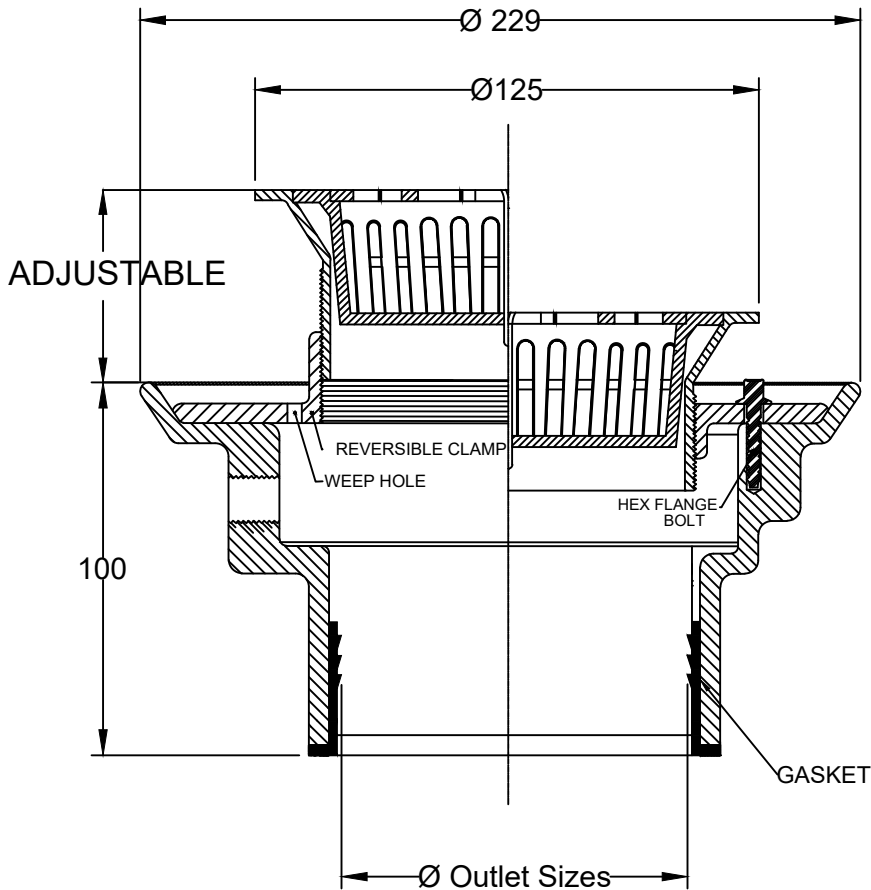

# Floor Drains

## FD-401 R

Cast iron body with bottom outlet , membrane clamp,adjustable round nickel bronze strainer with bucket.

Model No:	Outlet Size (mm)	Strainer Size
FD 401 R <sub>5</sub>	2"	125mm
FD 401 R <sub>6</sub>	3"	125mm
FD 401 R <sub>7</sub>	4"	125mm