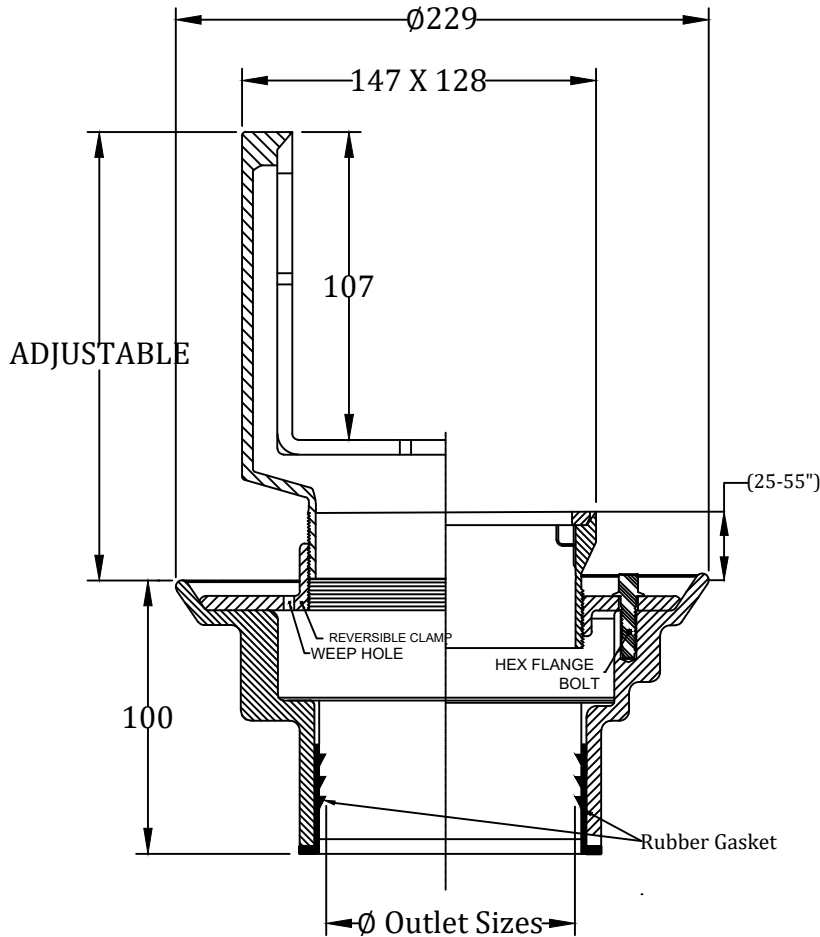

Floor Drains

FD-402 L

Cast iron body with bottom outlet , reversible membrane clamp, seepage slots and adjustable nickel bronze angular strainer.

Model No:	Outlet Size	Strainer Size
FD-402 L ₂	2"	147 x 128 mm
FD-402 L ₃	3"	147 x 128 mm
FD-402 L ₄	4"	147 x 128 mm