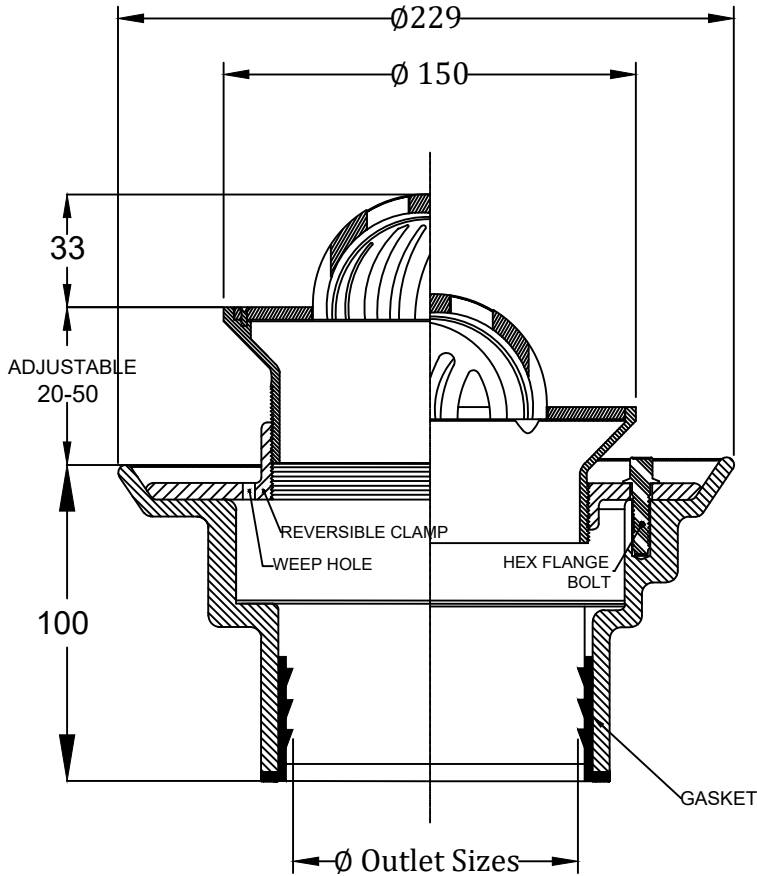

Floor Drains

FD-403 D

Cast iron body with bottom outlet , membrane clamp & adjustable dome type nickel bronze strainer.

Model No:	Outlet Size	Strainer Size
FD-403 D ₂	2"	150mm
FD-403 D ₃	3"	150mm
FD-403 D ₄	4"	150mm