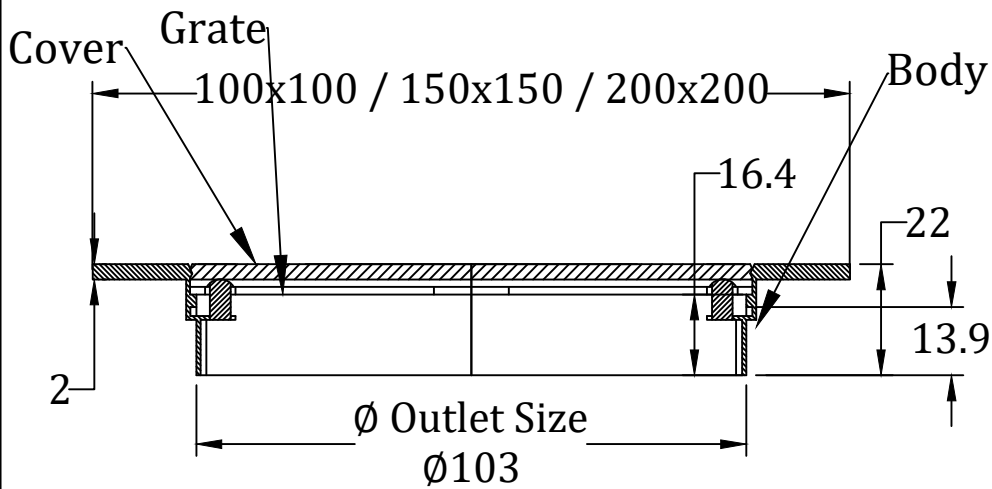

## FD 450 H (R1)-2mm

Stainless steel body with drop in grate and cover.(S.S 316 / S.S 304)

Model No: -	Outlet Size (inch)	Outlet Type	Cover Size
FD 450 H <sub>2</sub> (R1)	2"	Push Fit Type	150mm x 150mm
FD 450 H <sub>3</sub> (R1)	3"	Push Fit Type	150 mm x 150mm
FD 450 H <sub>4</sub> (R1)	4"	Push Fit Type	150 mm x 150mm
FD 450 H <sub>4</sub> (R1)	4"	Push Fit Type	200 mm x 200mm