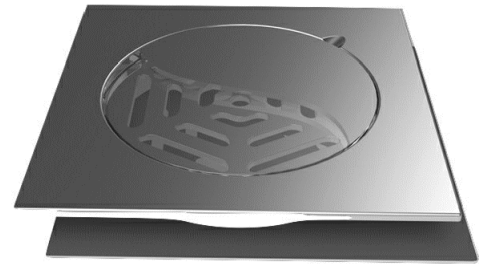

# Finished Floor Drains

## FD 450 H (R1)-2mm

Stainless steel body with drop in grate and cover.(S.S 316 / S.S 304)

Model No: -	Outlet Size (inch)	Outlet Type	Cover Size
FD 450 H <sub>2</sub> (R1)	2"	Push Fit Type	150mm x 150mm
FD 450 H <sub>3</sub> (R1)	3"	Push Fit Type	150 mm x 150mm
FD 450 H <sub>4</sub> (R1)	4"	Push Fit Type	150 mm x 150mm
FD 450 H <sub>4</sub> (R1)	4"	Push Fit Type	200 mm x 200mm

Item		Material	Option
Body		Stainless steel (SS)	—
Grate		Stainless steel (SS)	—
Cover		Stainless steel (SS)	—
Finish	S.Steel	Polished	Satin Finish