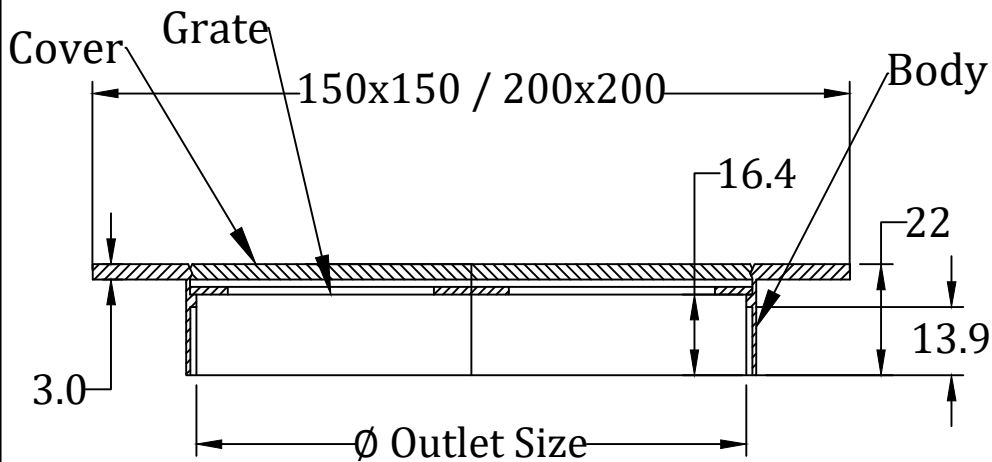

## FD 450 H (R1)-3mm

Brass / stainless steel body with drop in grate and cover.(S.S 304 / S.S 316)

Model No:	Outlet Size (inch)	Outlet Type	Body Size
FD 450 H <sub>2</sub> (R1)	2"	Hub	150 mm x 150mm
FD 450 H <sub>3</sub> (R1)	3"	Hub	150 mm x 150mm
FD 450 H <sub>4</sub> (R1)	4"	Hub	150 mm x 150mm
FD 450 H <sub>4</sub> (R1)	4"	Hub	200 mm x 200mm
FD 450 H <sub>6</sub> (R1)	6"	Hub	200 mm x 200mm