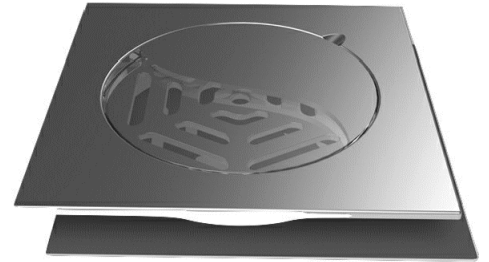

# Finished Floor Drains

## FD 450 H (R1)-3mm

Brass / stainless steel body with drop in grate and cover.(S.S 304 / S.S 316)

Model No:	Outlet Size (inch)	Outlet Type	Body Size
FD 450 H <sub>2</sub> (R1)	2"	Hub	150 mm x 150mm
FD 450 H <sub>3</sub> (R1)	3"	Hub	150 mm x 150mm
FD 450 H <sub>4</sub> (R1)	4"	Hub	150 mm x 150mm
FD 450 H <sub>4</sub> (R1)	4"	Hub	200 mm x 200mm
FD 450 H <sub>6</sub> (R1)	6"	Hub	200 mm x 200mm

Item	Material	Option
Body	Brass	Stainless steel (SS)
Grate	Brass	Stainless steel (SS)
Cover	Brass	Stainless steel (SS)
Finish	Brass	Nickel Chrome Plated
	S.Steel	Polished
		Polished
		Satin Finish