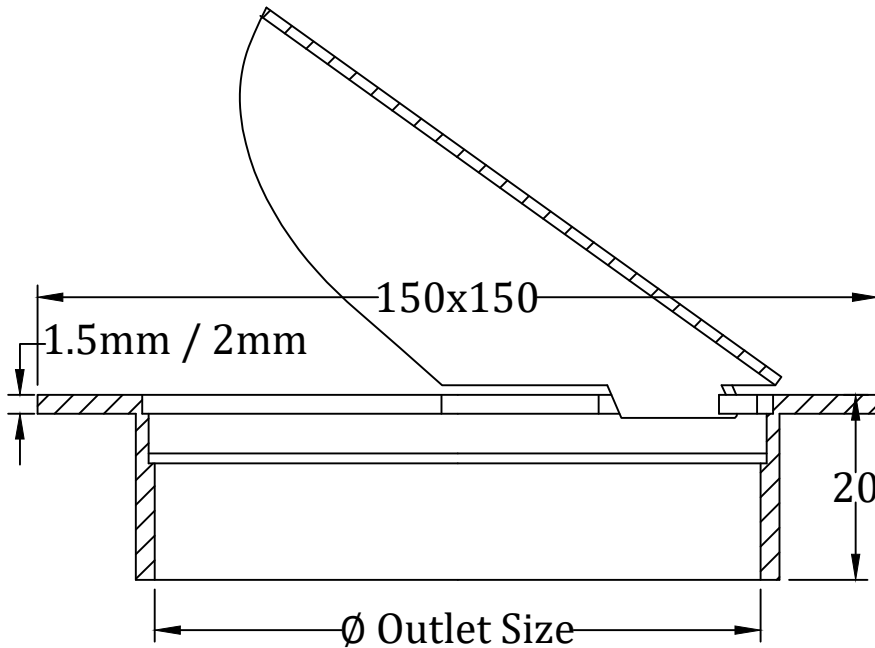

Finished Floor Drains

FD 450 HI

Stainless steel body with drop in grate and hinged cover. (S.S 304 / S.S 316)

Model No:	Outlet Size (inch)	Outlet Type	Body Size
FD 450 HI ₂	2"	Hub	100 mm x 100mm
FD 450 HI ₃	3"	Hub	150 mm x 150mm
FD 450 HI ₄	4"	Hub	150 mm x 150mm