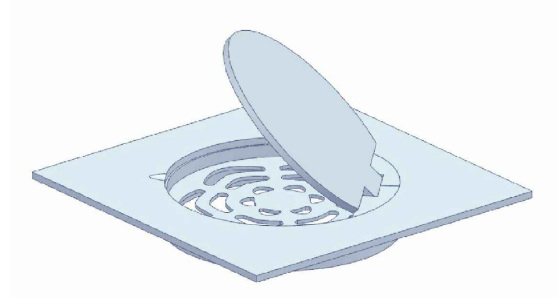

Finished Floor Drains

FD 450 HI

Stainless steel body with drop in grate and hinged cover. (S.S 304 / S.S 316)

Model No:	Outlet Size (inch)	Outlet Type	Body Size
FD 450 HI ₂	2"	Hub	100 mm x 100mm
FD 450 HI ₃	3"	Hub	150 mm x 150mm
FD 450 HI ₄	4"	Hub	150 mm x 150mm

Item	Material	Option	
Body	Stainless steel (SS)	Brass	
Grate	Stainless steel (SS)	Brass	
Cover	Stainless steel (SS)	Brass	
Finish	Brass	Nickel Chrome Plated	Polished
	S.Steel	Polished	Satin Finish

RIYADH FOUNDRY COMPANY