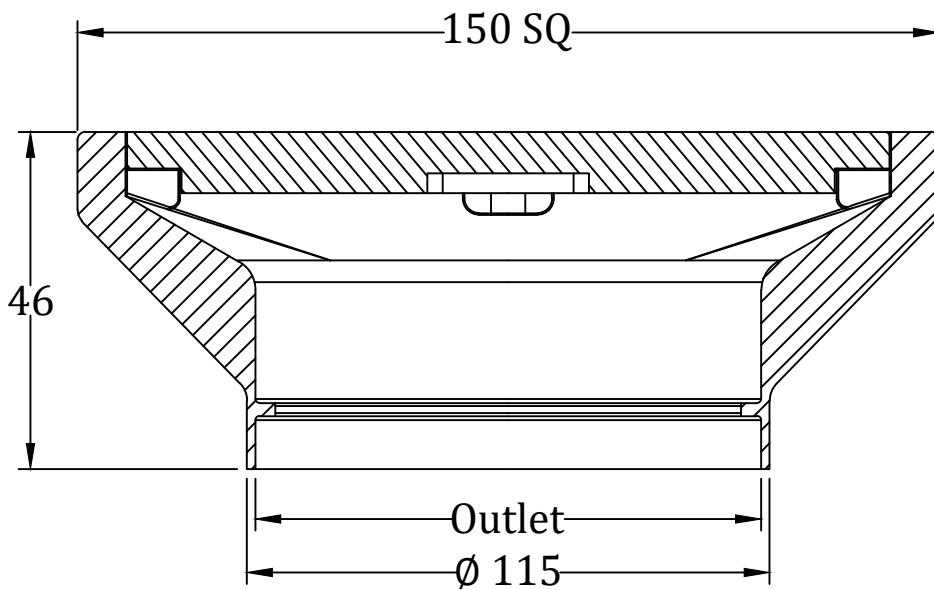

# Finished Floor Drains

**FD 451H S<sub>15</sub>**

Nickel bronze / stainless steel body with secured grate.

Model No:	Outlet Size	Outlet Type	Strainer Size
FD-451 H S <sub>15</sub>	4"	Hub Type	150 mm x 150mm