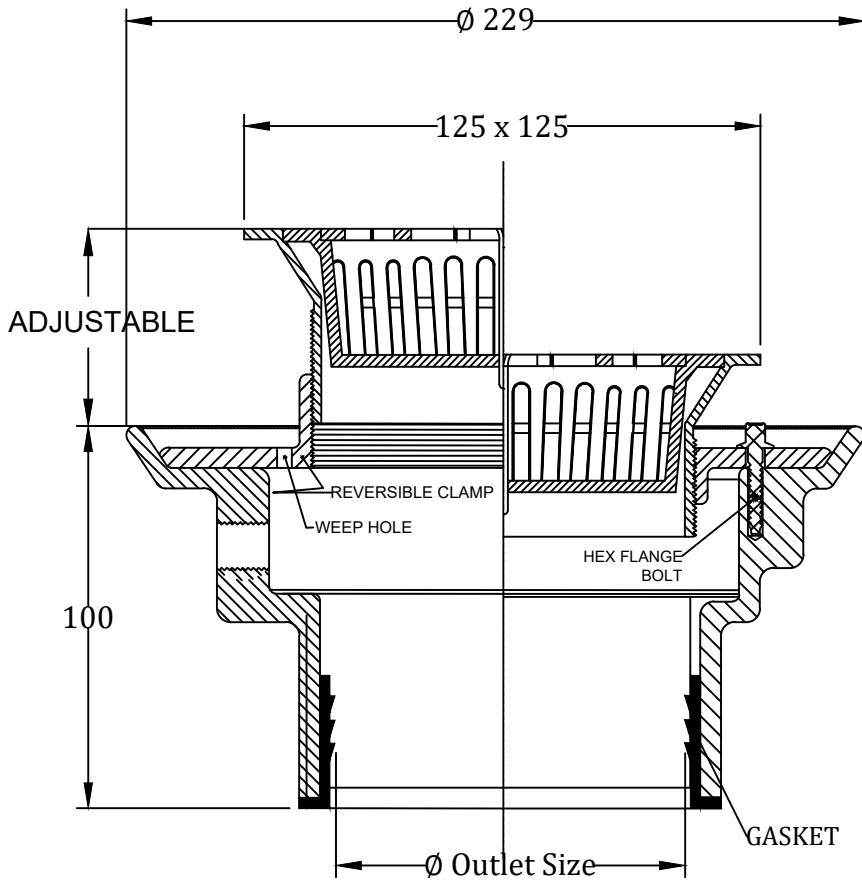

Floor Drains

FD I 405 B S

Cast iron body with gasket bottom outlet , reversible clamp, adjustable sq. nickel bronze or stainless steel strainer with grate and bucket.

Model No:	Outlet Size (inch)	Strainer Size
FD I 405 B S	2"	125 x 125mm
FD I 405 B S	3"	125 x 125mm
FD I 405 B S	4"	125 x 125mm