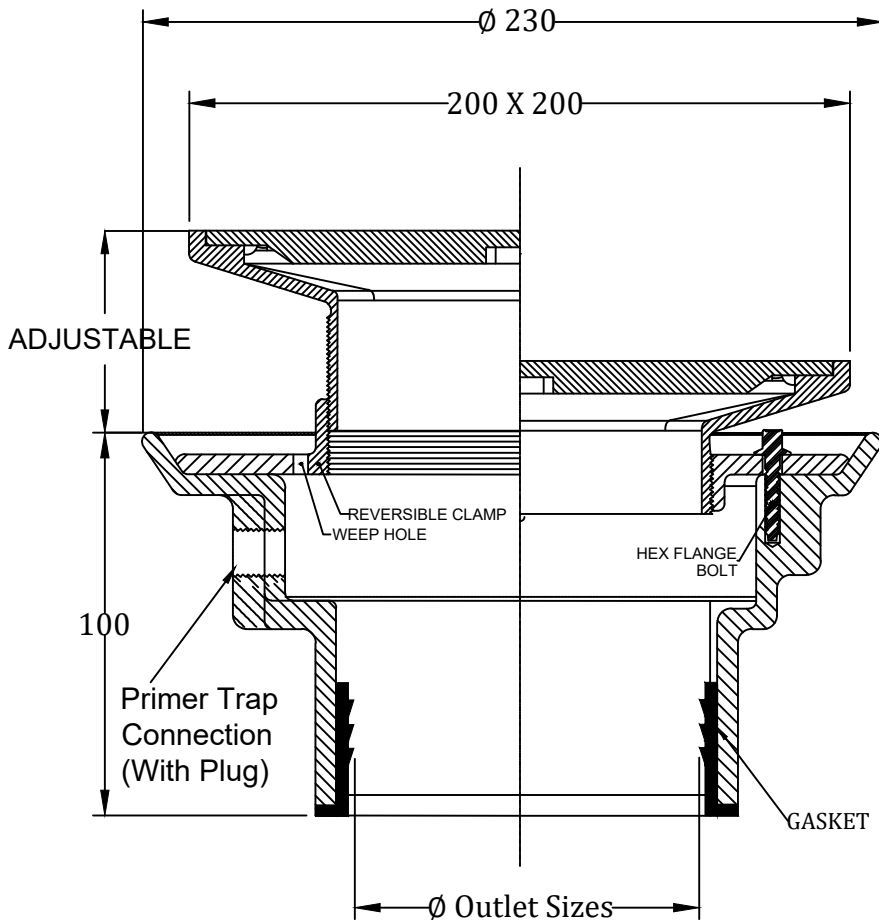

Floor Drains

FD I 405 S(R1)

Cast iron body with bottom outlet , reversible clamp,with adjustable sq. nickel bronze strainer.

Model No:	Outlet Size	Strainer Size
FD I 405 S (R1)	2"	200 x 200mm
FD I 405 S (R1)	3"	200 x 200mm
FD I 405 S (R1)	4"	200 x 200mm