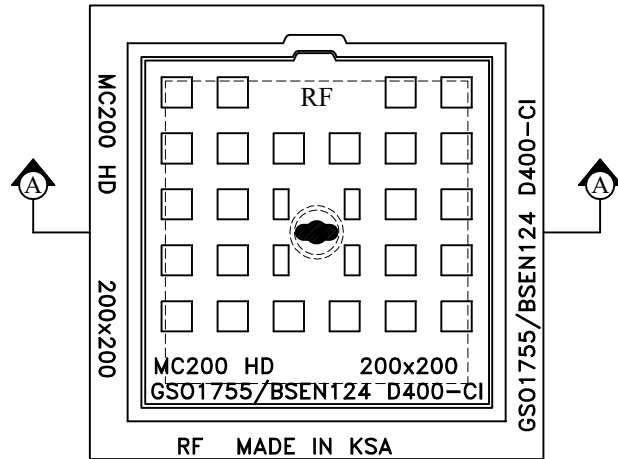

Heavy Duty Grey Cast Iron Covers and Frames

Features :-
Register
Close Key Holes

PLAN

SECTION 'A-A'

CATALOGUE NO.	MATERIAL	CLEAR OPENING A(mm)	OVER BASE B(mm)	DEPTH C(mm)	LOADING (TONS)	SPECIFICATIONS
MC- 200 (HD)	Cast Iron	200 Sq	260 Sq	50	40	BS EN 124

CHECKED :

DATE : 27/04/2019

DRG.NO: MC - 200 (HD)

SCALE : N T S