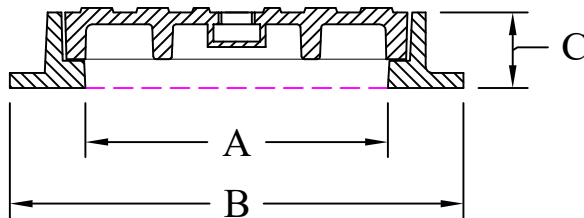

Heavy Duty Grey Cast Iron Covers and Frames

Features :-
Register
Close Key Holes

PLAN

SECTION 'A-A'

CATALOGUE NO.	MATERIAL	CLEAR OPENING A(mm)	OVER BASE B(mm)	DEPTH C(mm)	LOADING (TONS)	SPECIFICATIONS
MC- 200 (HD)	Cast Iron	200 Sq	260 Sq	50	40	BS EN 124

CHECKED :

DATE : 27/04/2019

DRG.NO: MC - 200 (HD)

SCALE : N T S