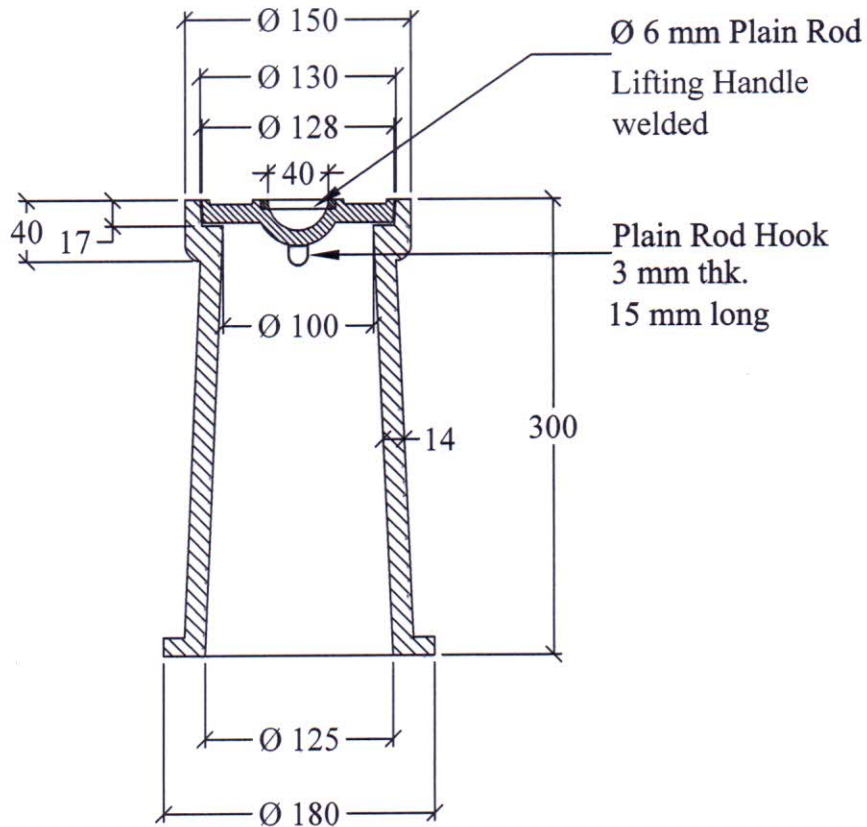

Heavy Duty Cast Iron Surface Box

Features:-
Lifting Handle
Security Stainless Steel Chain

PLAN

SECTION 'A-A'

CATALOGUE NO.	MATERIAL	CLEAR OPENING A(mm)	OVER BASE B(mm)	DEPTH C(mm)	LOADING (TONS)	SPECIFICATIONS
SB - 600 R 1(HD)	Cast Iron	Ø 100	Ø 180	300	HD	BS EN 124

RIYADH FOUNDRY

Riyadh :- Tel. 4984323

Fax. 4980395

All dimensions are in millimeter

TITLE : Surface Box

DRAWN : abdul

APPROVED : *For M. Sulley 26/02/18*

NOTE: DESIGN CHANGES RESERVED WITH RIYADH FOUNDRY

CHECKED :
DATE : 26/02/2018

DRG.NO: SB - 600 R 1 (HD)

SCALE : N T S