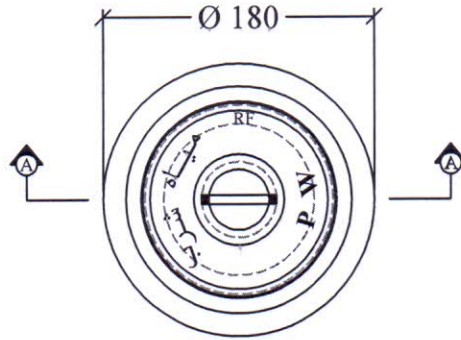

Heavy Duty Cast Iron Surface Box

Features:-
Lifting Handle
Security Stainless Steel Chain

PLAN

SECTION 'A-A'

CATALOGUE NO.	MATERIAL	CLEAR OPENING A(mm)	OVER BASE B(mm)	DEPTH C(mm)	LOADING (TONS)	SPECIFICATIONS
SB - 600 R 1(HD)	Cast Iron	Ø 100	Ø 180	300	HD	BS EN 124

RIYADH FOUNDRY

Riyadh :- Tel. 4984323

Fax. 4980395

All dimensions are in millimeter

TITLE : Surface Box

DRAWN : abdul

APPROVED : *For M. Sulley 26/02/18*

NOTE: DESIGN CHANGES RESERVED WITH RIYADH FOUNDRY

CHECKED :
DATE : 26/02/2018

DRG.NO: SB - 600 R 1 (HD)

SCALE : N T S