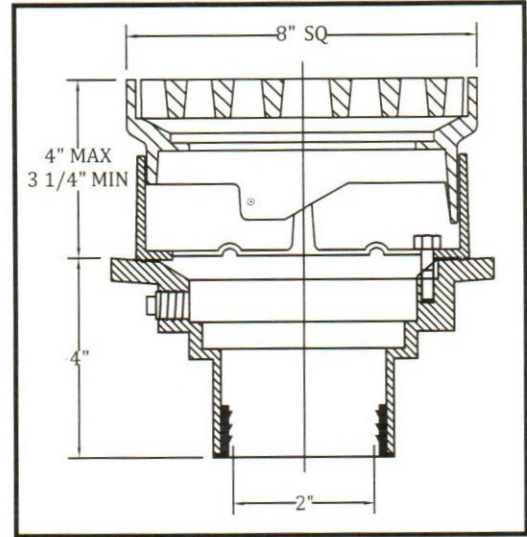

Rain Flow

Technical Data Sheet

Drawing No	:	AD 550 DI AS ₈
Name of Product	:	Area Drain
Material (Body & Collar):	:	Cast iron
(Grate)	:	Ductile Iron
Outlet Size	:	2"
Outlet Type	:	Gasket
Standard	:	ASME A112.6.3-2016
Features	:	<ul style="list-style-type: none">• Ductile iron top square grate.• Bottom Outlet
Surface Finish	:	Cast Iron / Ductile iron parts-Powder Coated

Model No:	Outlet Size	Grate
AD 550 DI AS ₈	2"	Ductile Iron

For Riyadh Foundry Company

C.R. 157474 - Lic. No. 50 / S
P.O.Box 40726 Riyadh 11511
Tel. 4980150 - 4984939 - 4984927
4989990 - 4989845 - 4984323
C.C. No. 99443