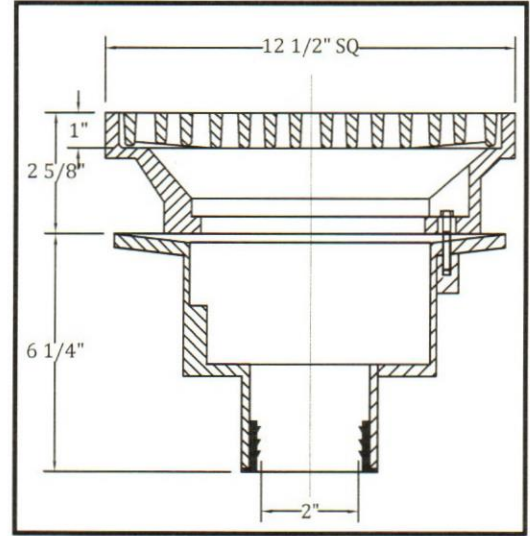

Rain Flow

Technical Data Sheet

- Drawing No : AD 550 DI FS₁₂
- Name of Product : Area Drain
- Material (Body & Collar): Cast iron
(Grate) : Ductile Iron
- Outlet Size : 2"
- Outlet Type : Gasket
- Standard : ASME A112.6.3-2016
- Features :
 - Ductile iron top square grate.
 - Bottom Outlet
- Surface Finish : Cast Iron / Ductile iron parts-Powder Coated

Model No:	Outlet Size	Grate
AD 550 DI FS ₁₂	2"	Ductile Iron

For Riyadh Foundry Company

C.R. 157474 - Lic. No. 50 / S
P.O.Box 40726 Riyadh 11511
Tel. 4980150 - 4984939 - 4984927
4989990 - 4989845 - 4984323
C.C. No. 99443