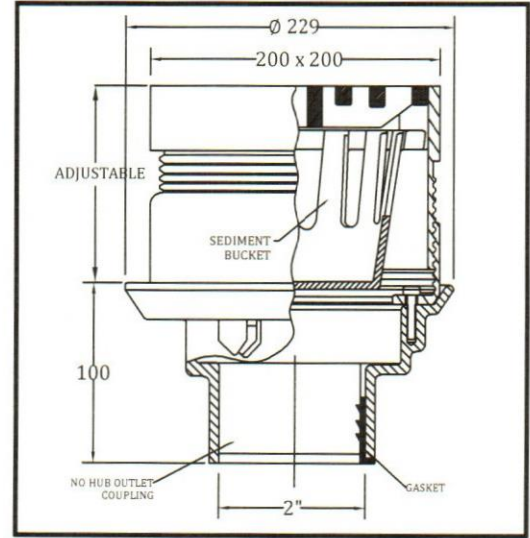

### Technical Data Sheet

- Drawing No : AD 550 HA BS<sub>2</sub>
- Name of Product : Area Drain
- Material (Body & Clamp): Cast iron
- (Frame & Bucket): Cast Iron
- (Grate) : Ductile Iron
- Outlet Size : 2"
- Outlet Type : Gasket
- Standard : ASME A112.6.3-2016
- Features :
  - Ductile iron top square grate.
  - Sediment Bucket
  - Bottom Outlet
- Surface Finish : Cast Iron / Ductile iron parts-Powder Coated