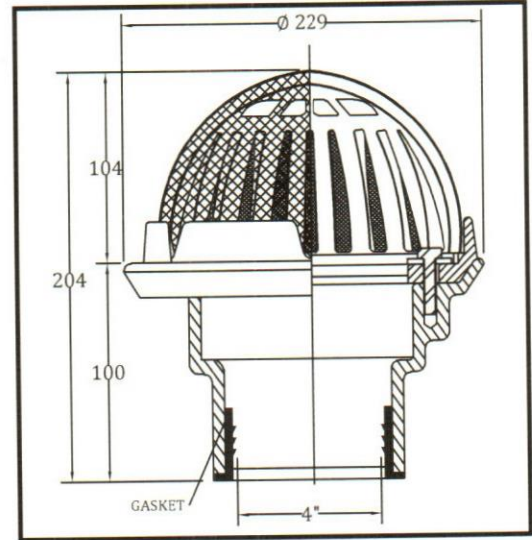

### Technical Data Sheet

Drawing No : PA 660 CI D<sub>200-4</sub>

Name of Product : Planting Area Drain

Material (Body) : Cast Iron

(Dome) : Cast Iron

(Mesh) : Stainless Steel

Outlet Size : 4"

Outlet Type : Gasket

Standard : ASME A112.6.3-2016

Features :

- Cast Iron Dome covered in stainless steel mesh.

• Bottom Outlet

Surface Finish : Cast Iron parts-Powder Coated

Model No:	Outlet Size	Dome
PA 660 CI D <sub>200-4</sub>	4"	Cast iron