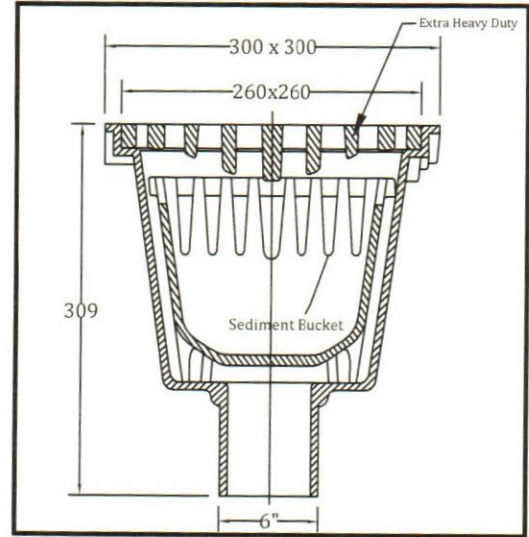

RainFlow

Technical Data Sheet

Drawing No	:	AD 550 HB h ₆
Name of Product	:	Area Drain
Material (Body)	:	Cast iron
(Bucket)	:	Cast Iron
(Grate)	:	Ductile Iron
Outlet Size	:	6"
Outlet Type	:	No-HUB / Spigot
Standard	:	ASME A112.6.3-2016
Features	:	<ul style="list-style-type: none">• Ductile iron top hinged grate.• Sediment Bucket• Bottom Outlet
Surface Finish	:	Cast Iron / Ductile iron parts-Epoxy Coated

Model No:	Outlet Size	Grate
AD 550 HB h ₆	6"	Ductile Iron

For Riyadh Foundry Company

C.R. 157474 - Lic. No. 50 / S
P.O.Box 40726 Riyadh 11511
Tel. 4980150 - 4984939 - 4984927
4989990 - 4989845 - 4984323
C.C. No. 99443