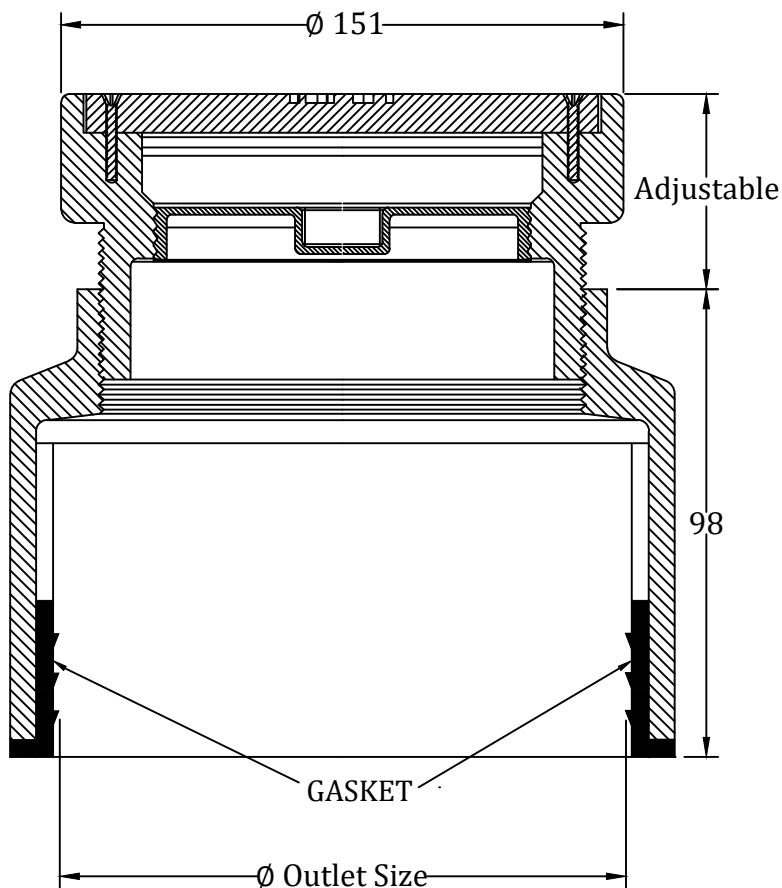

## ACO 1113 A

Cast iron body with adjustable round cast iron top with cover and plug.

Model No:	Outlet Size	Top Cover Size
ACO 1113 A <sub>4</sub>	4"	151mm
ACO 1113 A <sub>6</sub>	6"	151mm

Item	Material	Option	
Body	Cast Iron	—	
Top	Cast Iron	—	
Plug	Cast Iron	—	
Finish	C I Parts	Epoxy Coating	Powder Coating
	Plug	Epoxy Coating	Powder Coating