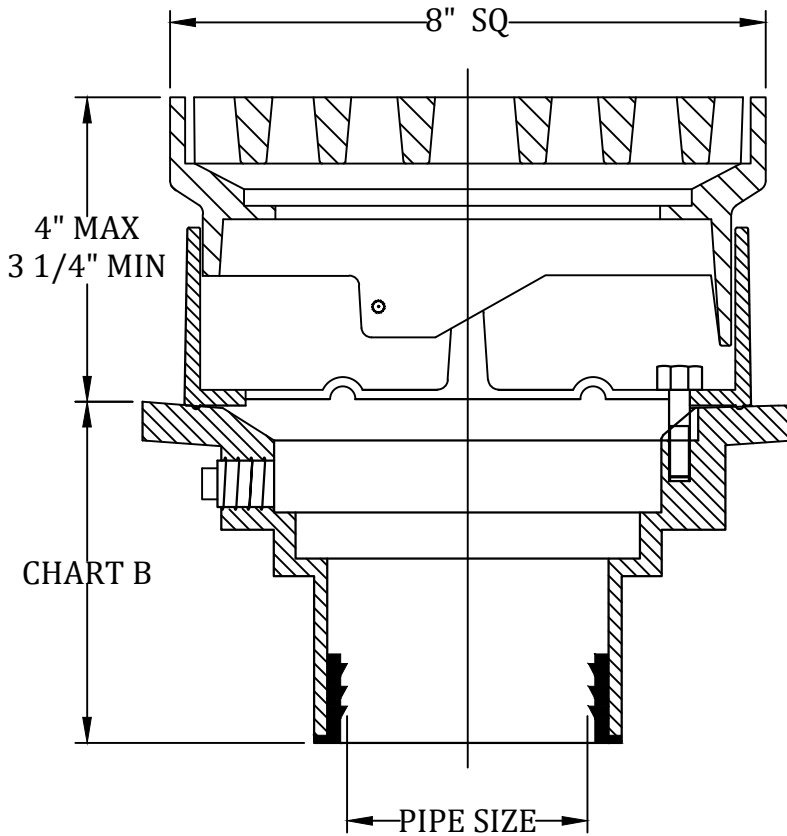

Area Drains

AD-550 DI A S₈

Cast iron body area drain with adjustable top square ductile iron grate.

Item	Material	Option
Body	Cast Iron(CI)	—
Grate	Ductile Iron(DI)	—
Finish	C.I / D.I Parts	Epoxy Coating Powder Coating

Chart A

Catalogue Number	Outlet Size	Grate Size	Grate
AD-550 DI A S ₈	2"	8x8"	Ductile iron
AD-550 DI A S ₈	3"	8x8"	Ductile iron
AD-550 DI A S ₈	4"	8x8"	Ductile iron

Chart B

Pipe Size	Push On(Gasket)
2"	3-5/8"
3"	4"
4"	4"