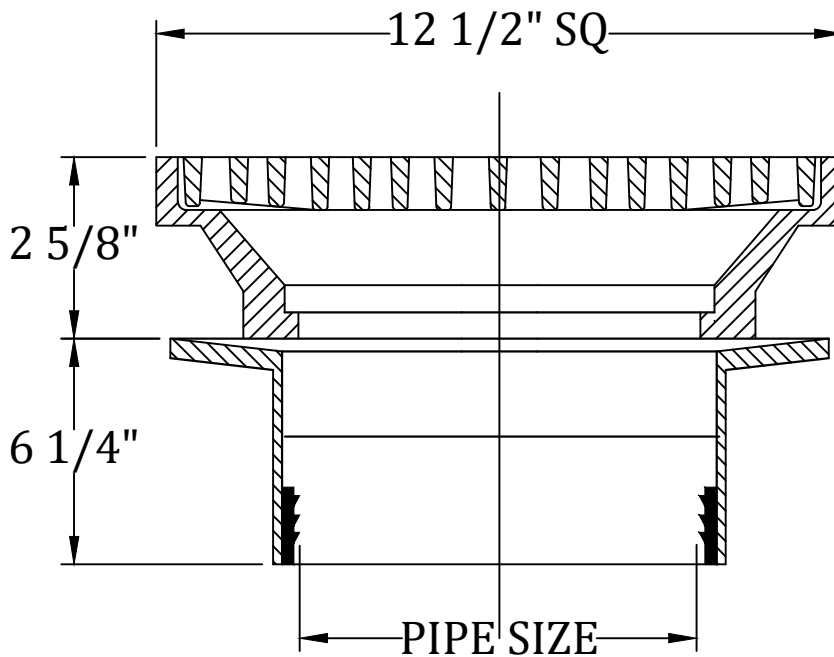

Area Drains

AD-550 DI FS₁₂

Cast iron body area drain with fixed top square ductile iron grate.

Catalogue Number	Outlet Size	Grate Size	Grate
AD-550 DI FS ₁₂	2"	12x12"	Ductile iron
AD-550 DI FS ₁₂	3"	12x12"	Ductile iron
AD-550 DI FS ₁₂	4"	12x12"	Ductile iron
AD-550 DI FS ₁₂	6"	12x12"	Ductile iron