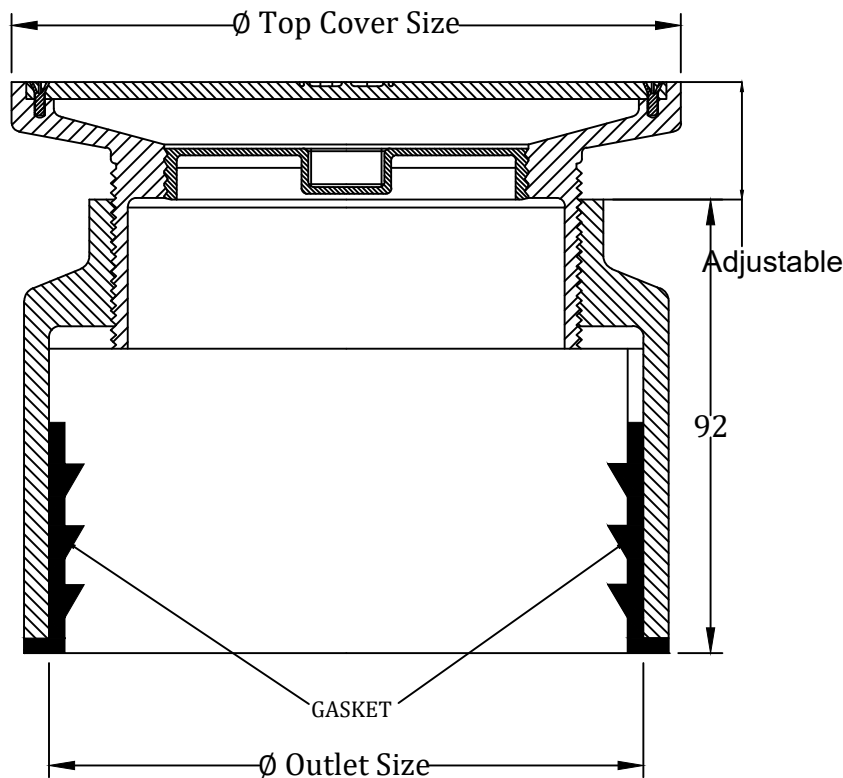

Finished Floor Cleanouts

FC 460 R

Cast iron body with adjustable round nickel bronze top with scoriated cover & cleanout plug.

Model No:	Outlet Size	Outlet Type
FC 460 R ₂	2"	Gasket
FC 460 R ₃	3"	Gasket
FC 460 R ₄	4"	Gasket
FC 460 R ₅	6"	Gasket