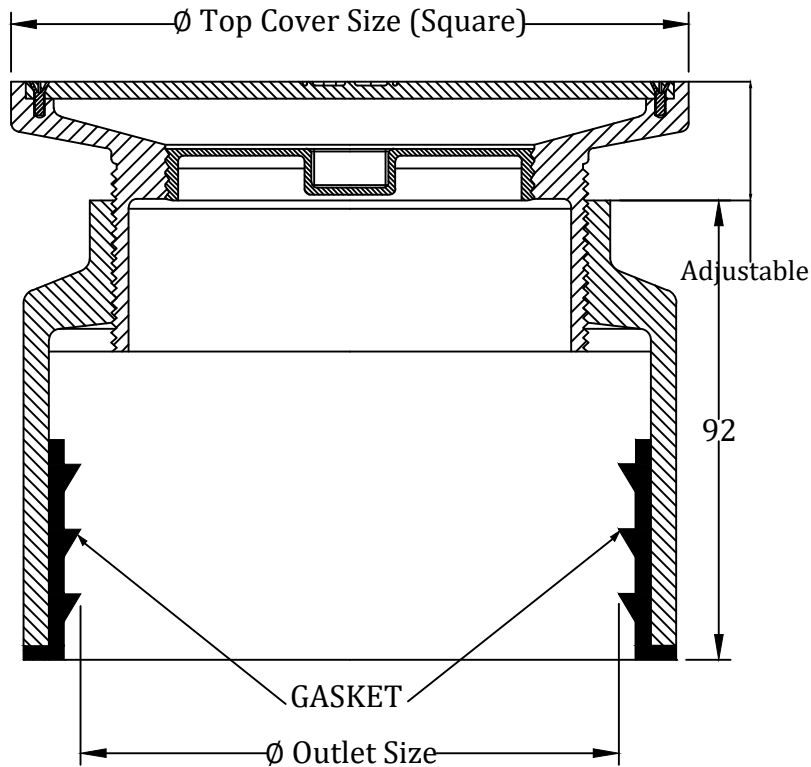

Finished Floor Cleanouts

FC 460 S

Cast iron body with adjustable sq. nickel bronze top, scoriated cover & cleanout plug.

Model No:	Outlet Size	Top Cover Size
FC 460 S ₂	2"	150x150mm
FC 460 S ₃	3"	150x150mm
FC 460 S ₄	4"	150x150mm