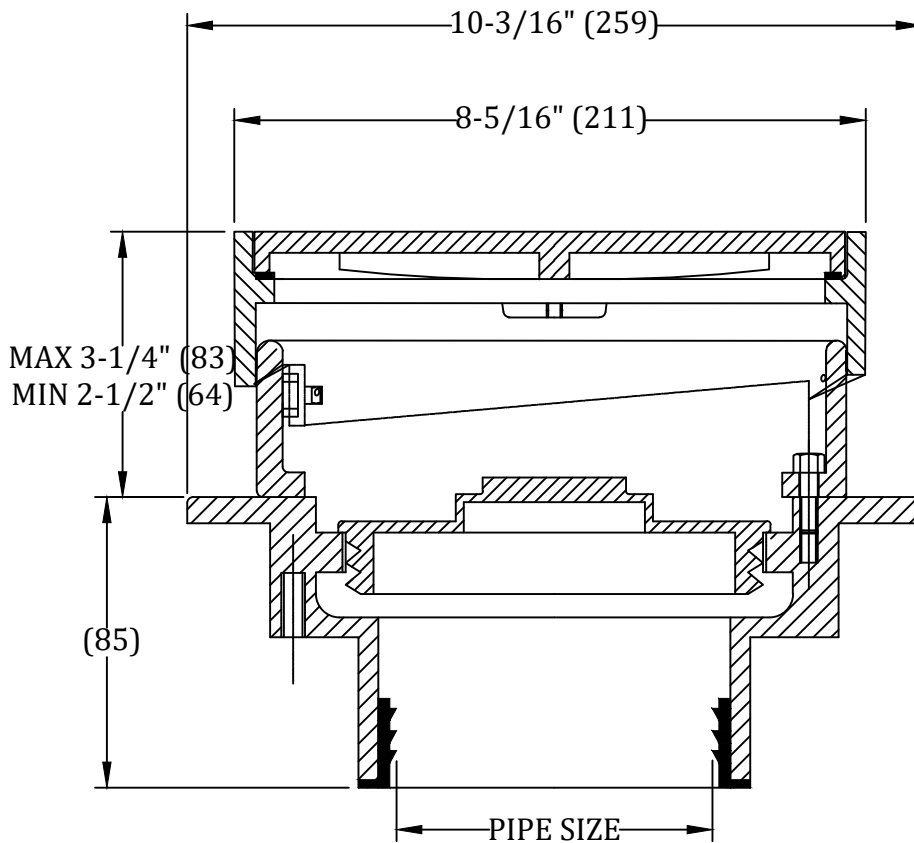

Floor Cleanouts

FCO 1015 DI AR

Cast iron body floor cleanout with ductile iron cover.

Model No:	Outlet Size	Cover
FCO-1015 D I A R	3"	Ductile Iron(DI)
FCO-1015 D I A R	4"	Ductile Iron(DI)
FCO-1015 D I A R	6"	Ductile Iron(DI)
FCO-1015 D I A R	8"	Ductile Iron(DI)

Item	Material	Option
Body	Cast Iron(CI)	_____
Cover	Ductile Iron(DI)	_____
Finish	C.I Parts	Epoxy Coating
	Cover	

RIYADH FOUNDRY COMPANY

Kingdom of Saudi Arabia, Riyadh, Second Industrial Area
Administrative : Tel.: +966 1 4984323 , +966 1 4980150