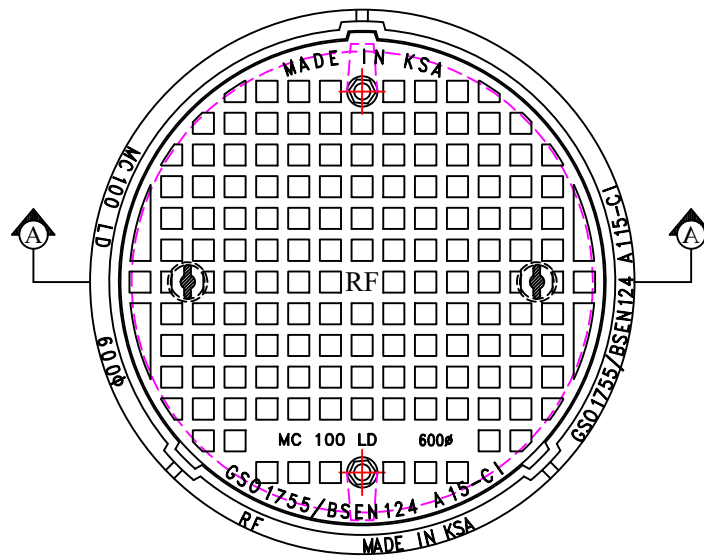

Light Duty Grey Cast Iron  
Covers and Frames

Features:-

- Single Seal.
- Register.
- Closed Key Holes.
- Two Prising Slots.
- Two Locking Device

PLAN

SECTION "A A"

CATALOGUE NO.	MATERIAL	CLEAR OPENING A(mm)	OVER BASE B(mm)	DEPTH C(mm)	LOADING (TONS)	SPECIFICATIONS
MC - 100 ( LD )	Cast Iron	Ø 600	Ø 720	90	1.5	BS EN 124

CHECKED :

DATE : 2023

SCALE : N T S

DRG.NO: MC - 100 (LD)