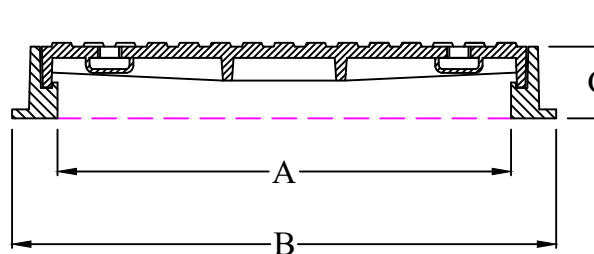

Light Duty Grey Cast Iron  
Covers and Frames

Features:-

- Single Seal.
- Register.
- Closed Key Holes.
- Two Prising Slots.
- Two Locking Device

PLAN

SECTION "A A"

CATALOGUE NO.	MATERIAL	CLEAR OPENING A(mm)	OVER BASE B(mm)	DEPTH C(mm)	LOADING (TONS)	SPECIFICATIONS
MC - 100 ( LD )	Cast Iron	Ø 600	Ø 720	90	1.5	BS EN 124