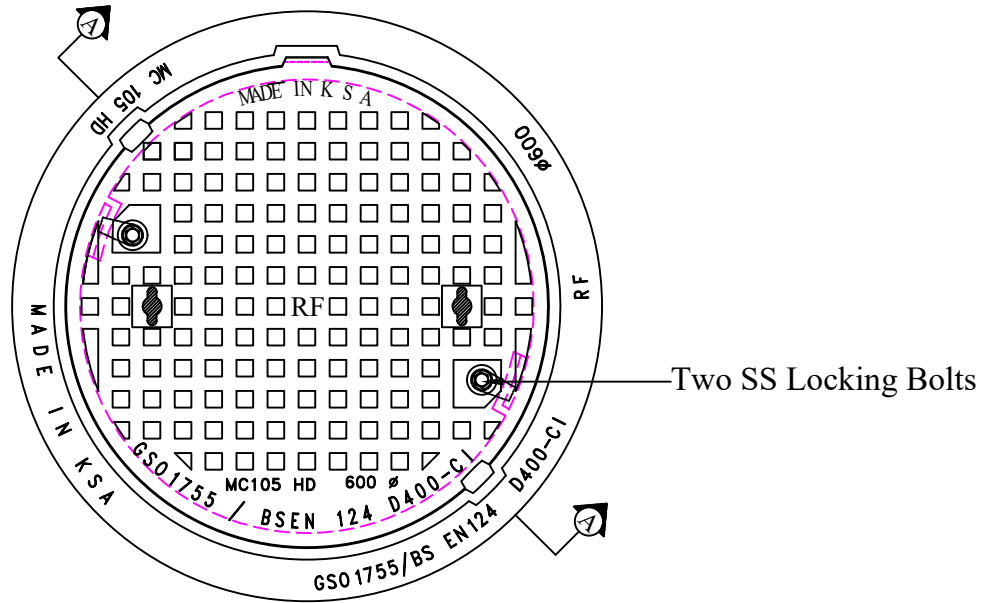

Heavy Duty Grey Cast Iron Cover and Frame

Features:-

- Register
- Closed key holes
- Prising slotes
- Two SS Locking Bolts
- Rubber Gasket

PLAN

SECTION 'A-A'

CATALOGUE NO.	MATERIAL	CLEAR OPENING A(mm)	OVER BASE B(mm)	DEPTH C(mm)	LOADING (TONS)	SPECIFICATIONS
MC - 105 (HD)	Cast Iron	Ø 600	Ø 780	100	40	BS EN 124

CHECKED :

DATE : 2023

DRG.NO: MC - 105 (HD)

SCALE : N T S