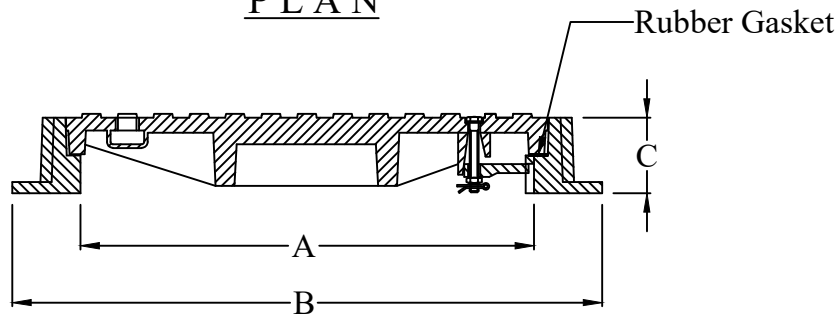

Heavy Duty Grey Cast Iron Cover and Frame

Features:-

- Register
- Closed key holes
- Prising slotes
- Two SS Locking Bolts
- Rubber Gasket

PLAN

SECTION 'A-A'

CATALOGUE NO.	MATERIAL	CLEAR OPENING A(mm)	OVER BASE B(mm)	DEPTH C(mm)	LOADING (TONS)	SPECIFICATIONS
MC - 105 (HD)	Cast Iron	Ø 600	Ø 780	100	40	BS EN 124