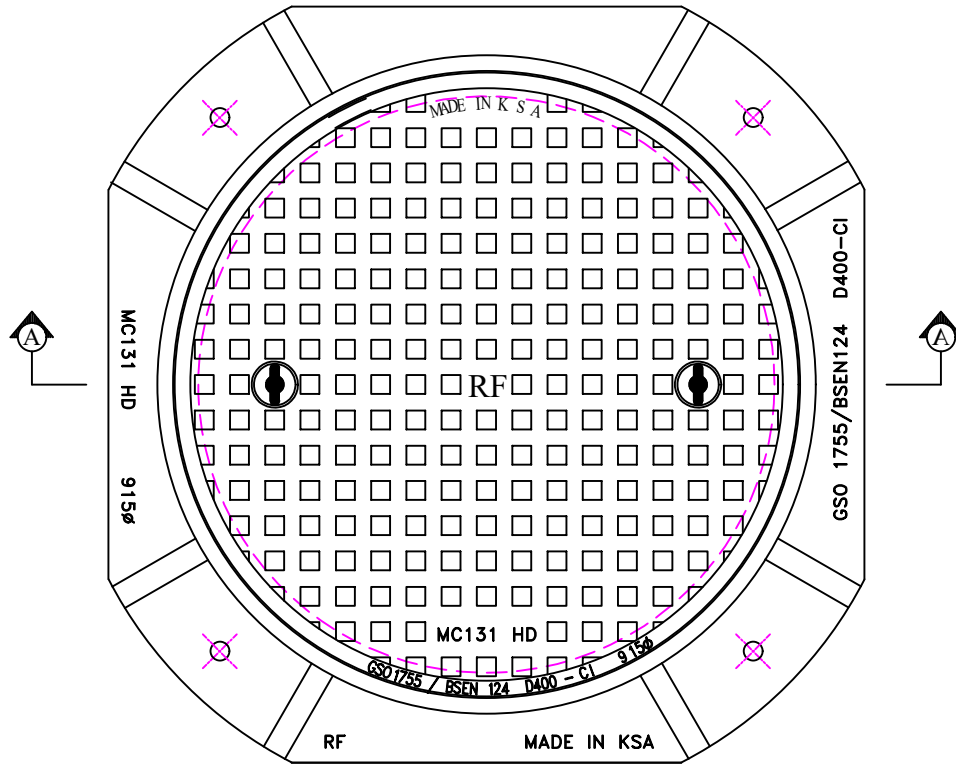

Heavy Duty Grey Cast Iron
Cover and Frame

Features:-
Closed key holes
4- Holes for Anchoring

PLAN

SECTION A-A

CATALOGUE NO.	MATERIAL	CLEAR OPENING A(mm)	OVER BASE B(mm)	DEPTH C(mm)	LOADING (TONS)	SPECIFICATIONS
MC - 131 (HD)	Cast Iron	Ø 915	1270	140	40	BS EN 124

RIYADH FOUNDRY

Riyadh :- Tel. 4984323

Fax. 4980395

All dimensions are in millimeter

TITLE : Cover and Frame

DRAWN : abdul

APPROVED :

NOTE: DESIGN CHANGES RESERVED WITH RIYADH FOUNDRY

CHECKED :

DATE : 2023

DRG.NO: MC - 131 (HD)

SCALE : N T S