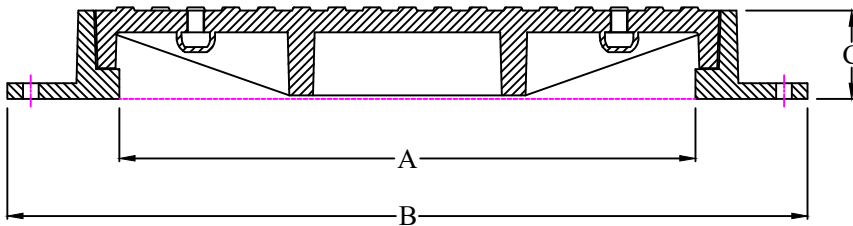

Heavy Duty Grey Cast Iron
Cover and Frame

Features:-
Closed key holes
4- Holes for Anchoring

PLAN

SECTION A-A

CATALOGUE NO.	MATERIAL	CLEAR OPENING A(mm)	OVER BASE B(mm)	DEPTH C(mm)	LOADING (TONS)	SPECIFICATIONS
MC - 131 (HD)	Cast Iron	Ø 915	1270	140	40	BS EN 124