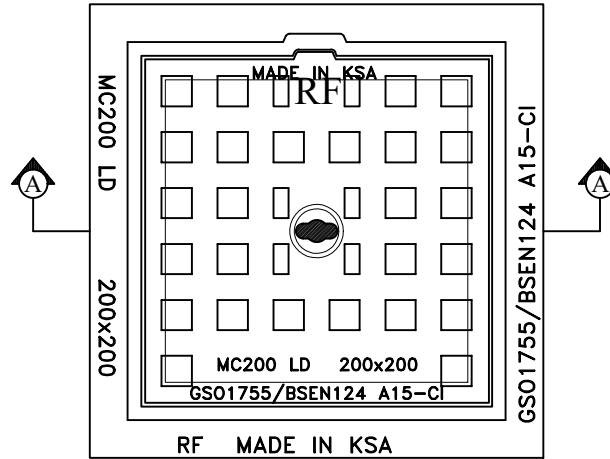

Light Duty Grey Cast Iron Cover and Frame

Features :-
Register
Close Key Holes

P L A N

SECTION 'A-A'

CATALOGUE NO.	MATERIAL	CLEAR OPENING A(mm)	OVER BASE B(mm)	DEPTH C(mm)	LOADING (TONS)	SPECIFICATIONS
MC- 200 (LD)	Cast Iron	200 Sq	260 Sq	50	1.5	BS EN 124
All dimensions are in millimeter			RIYADH FOUNDRY			
			Riyadh :- Tel. 4984323 Fax. 4980395			
NOTE: DESIGN CHANGES RESERVED WITH RIYADH FOUNDRY			TITLE : Cover and Frame			
			DRAWN : Saj		APPROVED :	
			CHECKED :		DRG.NO: MC - 200 (LD)	
			DATE : 2023		SCALE :	
		N T S				