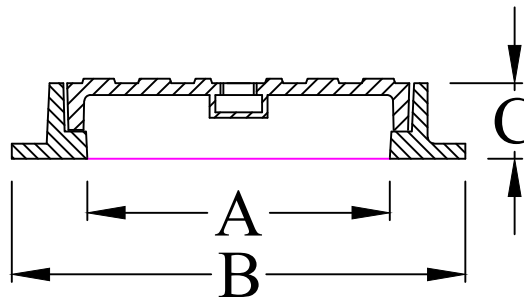

Light Duty Grey Cast Iron Cover and Frame

Features :-
Register
Close Key Holes

P L A N

SECTION 'A-A'

CATALOGUE NO.	MATERIAL	CLEAR OPENING A(mm)	OVER BASE B(mm)	DEPTH C(mm)	LOADING (TONS)	SPECIFICATIONS
MC- 200 (LD)	Cast Iron	200 Sq	260 Sq	50	1.5	BS EN 124
All dimensions are in millimeter			RIYADH FOUNDRY			
			Riyadh :- Tel. 4984323 Fax. 4980395			
NOTE: DESIGN CHANGES RESERVED WITH RIYADH FOUNDRY			TITLE : Cover and Frame			
			DRAWN : Saj		APPROVED :	
			CHECKED :		DRG.NO: MC - 200 (LD)	
			DATE : 2023		SCALE :	
		N T S				