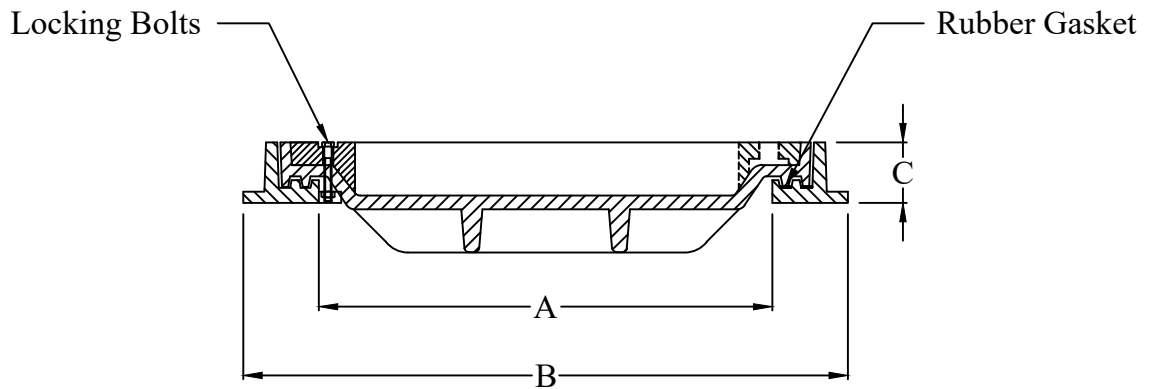

Heavy Duty Grey Cast Iron
Recessed Type Cover and Frame

- Features:-
 Register
 Combined key holes and
 Prising Slots.
 Double Seal
 2 nos. Locking Bolts

PLAN

SECTION 'A-A'

CATALOGUE NO.	MATERIAL	CLEAR OPENING A(mm)	OVER BASE B(mm)	DEPTH C(mm)	LOADING (TONS)	SPECIFICATIONS
MC-225 RC (HD)	Cast Iron	600 Sq	800 Sq	80	40	BS EN 124