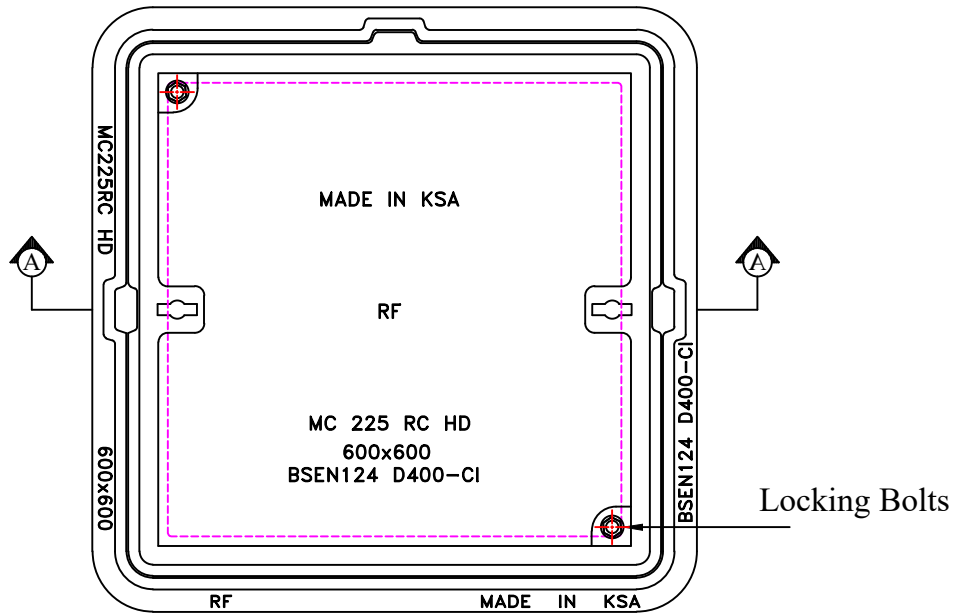

Heavy Duty Grey Cast Iron
Recessed Type Cover and Frame

- Features:-
 Register
 Combined key holes and
 Prising Slots.
 Double Seal
 2 nos. Locking Bolts

PLAN

SECTION 'A-A'

CATALOGUE NO.	MATERIAL	CLEAR OPENING A(mm)	OVER BASE B(mm)	DEPTH C(mm)	LOADING (TONS)	SPECIFICATIONS
MC-225 RC (HD)	Cast Iron	600 Sq	800 Sq	80	40	BS EN 124

RIYADH FOUNDRY

Riyadh :- Tel. 4984323

Fax. 4980395

All dimensions are in millimeter

TITLE : Recessed Type Cover and Frame

DRAWN : abdul

APPROVED :

NOTE: DESIGN CHANGES RESERVED WITH RIYADH FOUNDRY

CHECKED :

DATE : 2023

DRG.NO: MC - 225 RC (HD)

SCALE : N T S