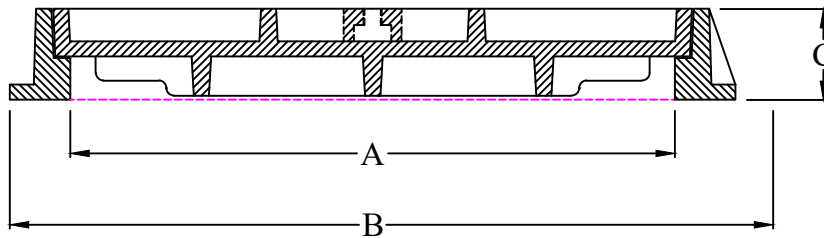

Heavy Duty  
Grey Cast Iron Recessed Top  
Cover and Frame

Features:-  
Closed Key Holes  
Register

PLAN

SECTION 'A-A'

CATALOGUE NO.	MATERIAL	CLEAR OPENING A(mm)	OVER BASE B(mm)	DEPTH C(mm)	LOADING (TONS)	SPECIFICATIONS
MC-235 RC (HD)	Cast Iron	800 Sq	960 Sq	120	40	BS EN 124
All dimensions are in millimeter				<b>RIYADH FOUNDRY</b>		
				Riyadh :- Tel. 4984323 Fax. 4980395		
NOTE: DESIGN CHANGES RESERVED WITH RIYADH FOUNDRY				TITLE : Recessed Covers and Frames		
				DRAWN : Saj	APPROVED :	
				CHECKED :	DRG.NO: MC-235 RC (HD)	
				DATE : 2023		
				SCALE : N T S		