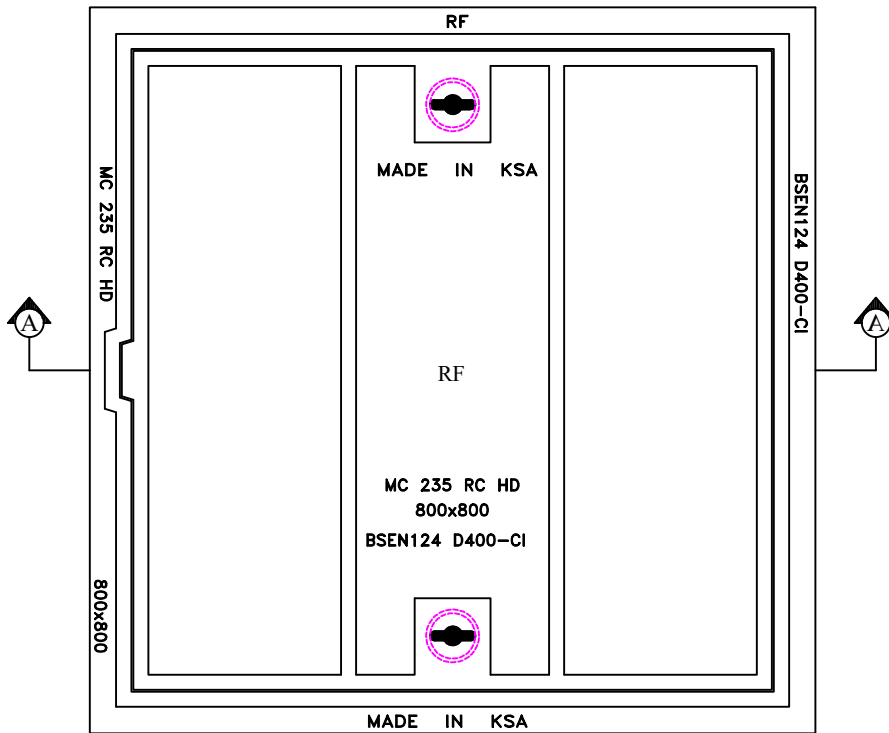

Heavy Duty  
Grey Cast Iron Recessed Top  
Cover and Frame

Features:-  
Closed Key Holes  
Register

PLAN

SECTION 'A-A'

CATALOGUE NO.	MATERIAL	CLEAR OPENING A(mm)	OVER BASE B(mm)	DEPTH C(mm)	LOADING (TONS)	SPECIFICATIONS
MC-235 RC (HD)	Cast Iron	800 Sq	960 Sq	120	40	BS EN 124
All dimensions are in millimeter				<b>RIYADH FOUNDRY</b>		
				Riyadh :- Tel. 4984323 Fax. 4980395		
NOTE: DESIGN CHANGES RESERVED WITH RIYADH FOUNDRY				TITLE : Recessed Covers and Frames		
				DRAWN : Saj	APPROVED :	
				CHECKED :	DRG.NO: MC-235 RC (HD)	
				DATE : 2023		
				SCALE : N T S		