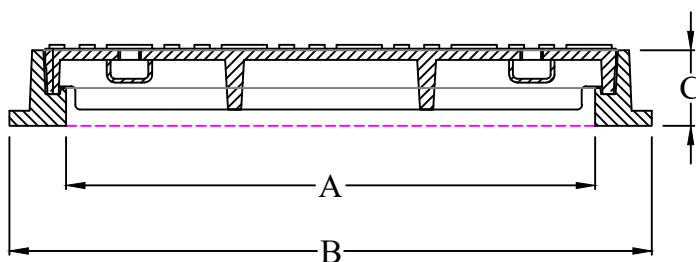

Heavy Duty Single Seal
Grey Cast Iron Covers and Frames.

Features:-
4-Closed Key Holes
Register
Single Seal

PLAN

SECTION 'A-A'

| CATALOGUE NO. | MATERIAL | CLEAR OPENING A(mm) | OVER BASE B(mm) | DEPTH C(mm) | LOADING (TONS) | SPECIFICATIONS |
|-----------------|-----------|------------------------|--------------------|----------------|-------------------|----------------|
| MC - 250 (HD) | Cast Iron | 700 Sq | 850 Sq | 100 | 40 | BS EN 124 |