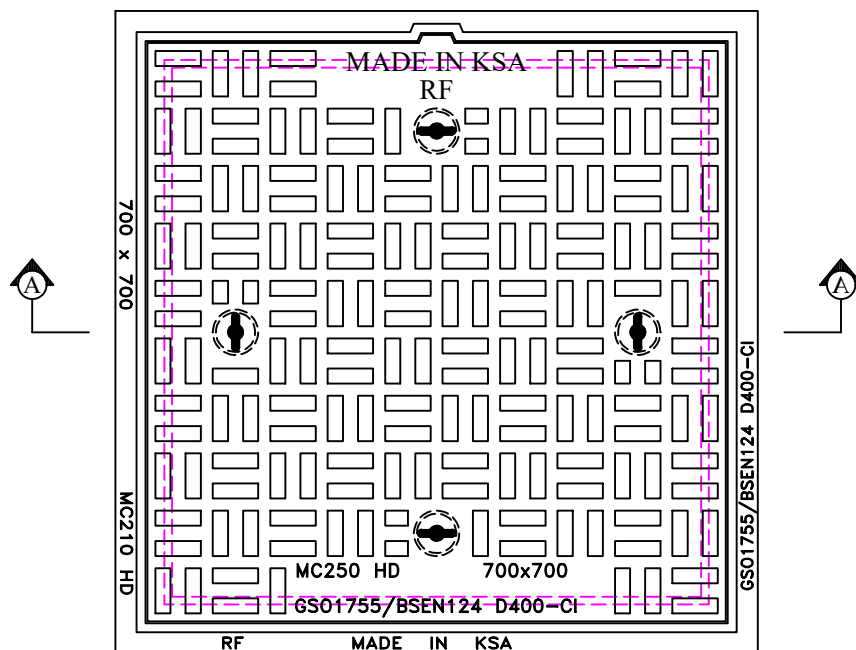

Heavy Duty Single Seal
Grey Cast Iron Covers and Frames.

Features:-
4-Closed Key Holes
Register
Single Seal

PLAN

SECTION 'A-A'

| CATALOGUE NO. | MATERIAL | CLEAR OPENING A(mm) | OVER BASE B(mm) | DEPTH C(mm) | LOADING (TONS) | SPECIFICATIONS |
|-----------------|-----------|------------------------|--------------------|----------------|-------------------|----------------|
| MC - 250 (HD) | Cast Iron | 700 Sq | 850 Sq | 100 | 40 | BS EN 124 |

CHECKED :

DATE : 2023.

SCALE : N T S

DRG.NO: MC - 250 (HD)