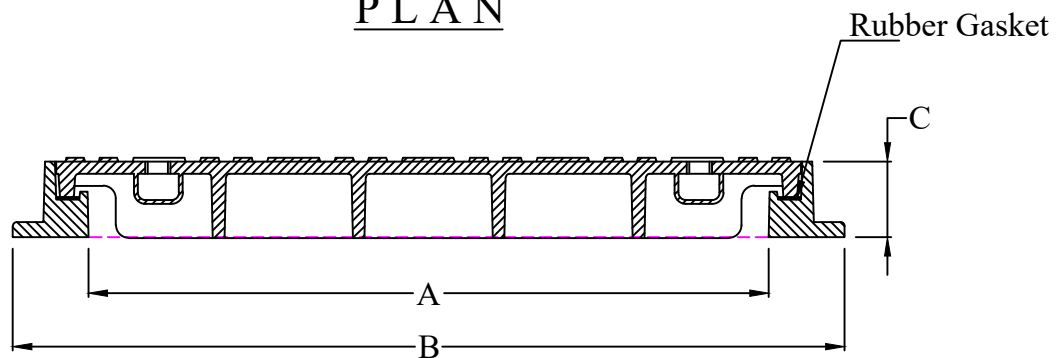

Heavy Duty Grey Cast Iron
Covers and Frames

- Features:-
Register
Four Closed Key holes
Single Seal
Rubber Gasket

PLAN

SECTION 'A-A'

CATALOGUE NO.	MATERIAL	CLEAR OPENING A(mm)	OVER BASE B(mm)	DEPTH C(mm)	LOADING (TONS)	SPECIFICATIONS
MC - 260 (HD)	Cast Iron	900 Sq	1100 Sq	100	40	BS EN 124