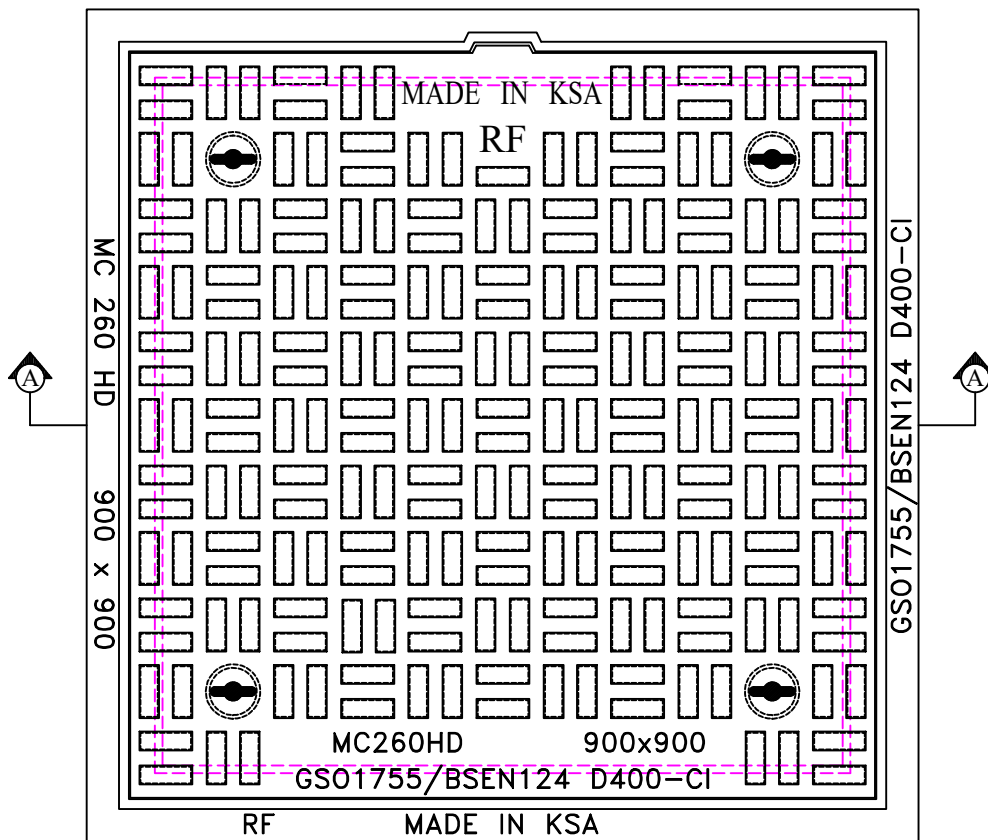

Heavy Duty Grey Cast Iron
Covers and Frames

- Features:-
Register
Four Closed Key holes
Single Seal
Rubber Gasket

PLAN

SECTION 'A-A'

CATALOGUE NO.	MATERIAL	CLEAR OPENING A(mm)	OVER BASE B(mm)	DEPTH C(mm)	LOADING (TONS)	SPECIFICATIONS
MC - 260 (HD)	Cast Iron	900 Sq	1100 Sq	100	40	BS EN 124

CHECKED :

DATE : 2023.

DRG.NO: MC - 260 (HD)

SCALE : N T S