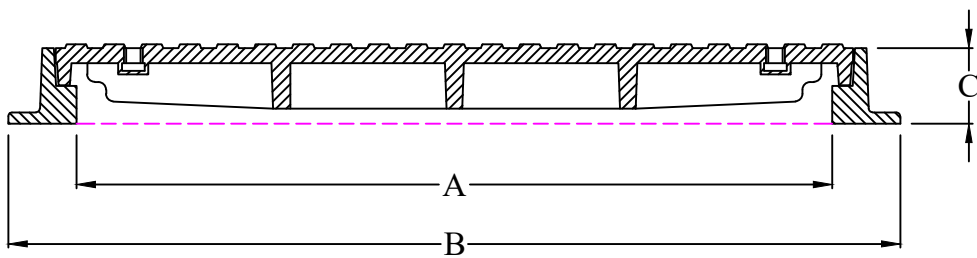

Heavy Duty Grey Cast Iron Cover and Frame

- Features: -**
 Plain Seated
 Two Register
 Closed Key Holes
 Rubber Gasket

PLAN

SECTION 'A-A'

CATALOGUE NO.	MATERIAL	CLEAR OPENING A(mm)	OVER BASE B(mm)	DEPTH C(mm)	LOADING (TONS)	SPECIFICATIONS
MC - 270 (HD)	Cast Iron	1000 Sq	1180 Sq	100	40	BS EN 124

			RIYADH FOUNDRY			
			Riyadh :- Tel. 4984323		Fax. 4980395	
All dimensions are in millimeter			TITLE : Cover and Frame			
			DRAWN : Saj		APPROVED :	
NOTE: DESIGN CHANGES RESERVED WITH RIYADH FOUNDRY			CHECKED :			
			DATE : 2023.		DRG.NO: MC - 270 (HD)	
			SCALE : N T S			