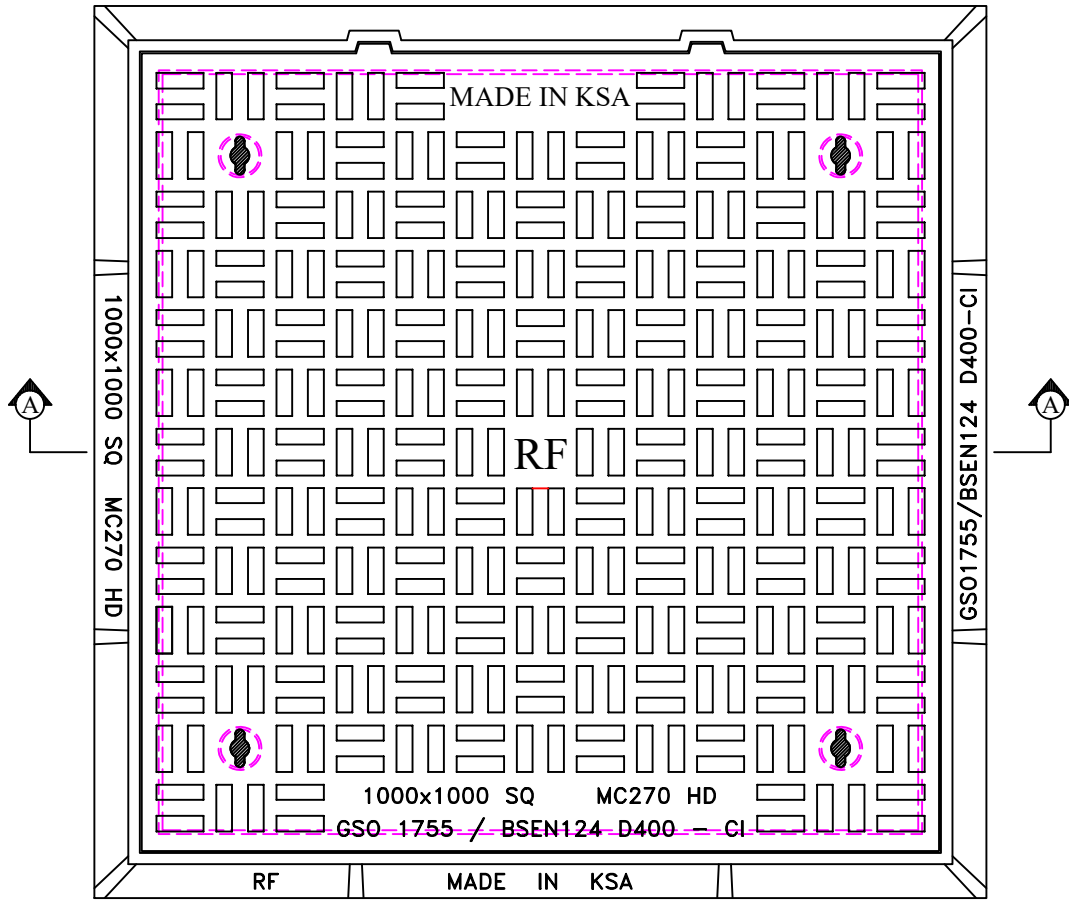

Heavy Duty Grey Cast Iron Cover and Frame

- Features: -**
 Plain Seated
 Two Register
 Closed Key Holes
 Rubber Gasket

PLAN

SECTION 'A-A'

CATALOGUE NO.	MATERIAL	CLEAR OPENING A(mm)	OVER BASE B(mm)	DEPTH C(mm)	LOADING (TONS)	SPECIFICATIONS
MC - 270 (HD)	Cast Iron	1000 Sq	1180 Sq	100	40	BS EN 124