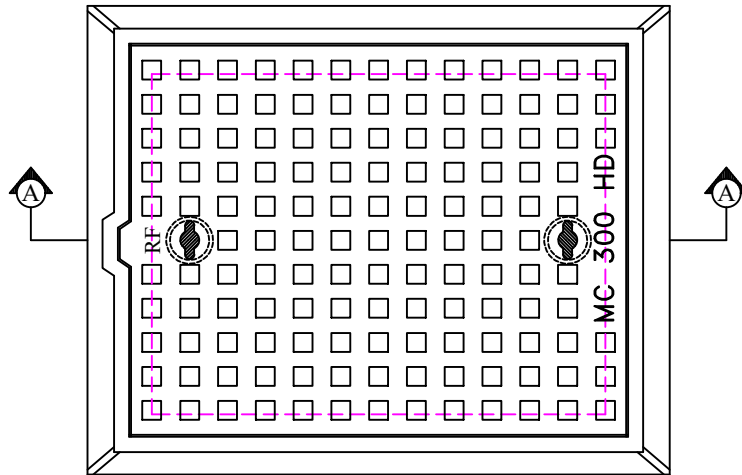

Heavy Duty Grey Cast Iron
Covers and Frames

Features : -
Register
Closed Key Holes

PLAN

SECTION 'A-A'

CATALOGUE NO.	MATERIAL	CLEAR OPENING A(mm)	OVER BASE B(mm)	DEPTH C(mm)	LOADING (TONS)	SPECIFICATIONS
MC- 300 (HD)	Grey Iron	600 x 450	770 x 620	100	40	BS EN 124