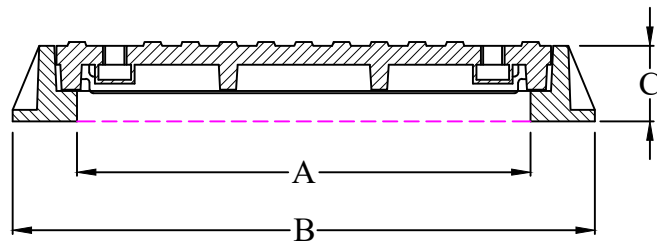

Heavy Duty Grey Cast Iron
Covers and Frames

Features : -
Register
Closed Key Holes

PLAN

SECTION 'A-A'

CATALOGUE NO.	MATERIAL	CLEAR OPENING A(mm)	OVER BASE B(mm)	DEPTH C(mm)	LOADING (TONS)	SPECIFICATIONS
MC- 300 (HD)	Grey Iron	600 x 450	770 x 620	100	40	BS EN 124