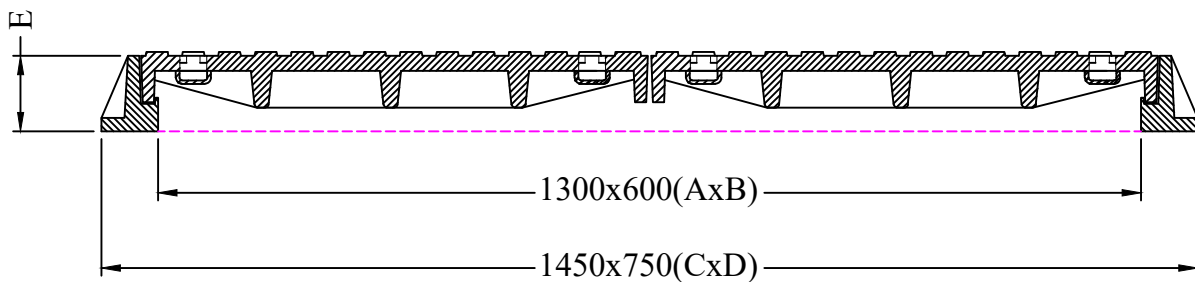

Heavy Duty Grey Cast Iron
Multiple Covers with Single Frame

Features :-
Closed Key Holes.
Single Seal
Register

PLAN

SECTION 'A-A'

CATALOGUE NO.	MATERIAL	CLEAR OPENING A x B (mm)	OVER BASE C x D (mm)	DEPTH E (mm)	LOADING (TONS)	SPECIFICATIONS
MC - 356 C2 (HD)	Cast Iron	1300 x 600	1450 x 750	100	40	BS EN 124
			RIYADH FOUNDRY		Riyadh :- Tel. 4984323 Fax. 4980395	
All dimensions are in millimeter			TITLE : Heavy Duty Cast Iron Covers and Single Frame			
			DRAWN : Saj		APPROVED :	
NOTE: DESIGN CHANGES RESERVED WITH RIYADH FOUNDRY			CHECKED :			
			DATE : 2023.		DRG.NO: MC - 356 C2 (HD)	
			SCALE : N T S			