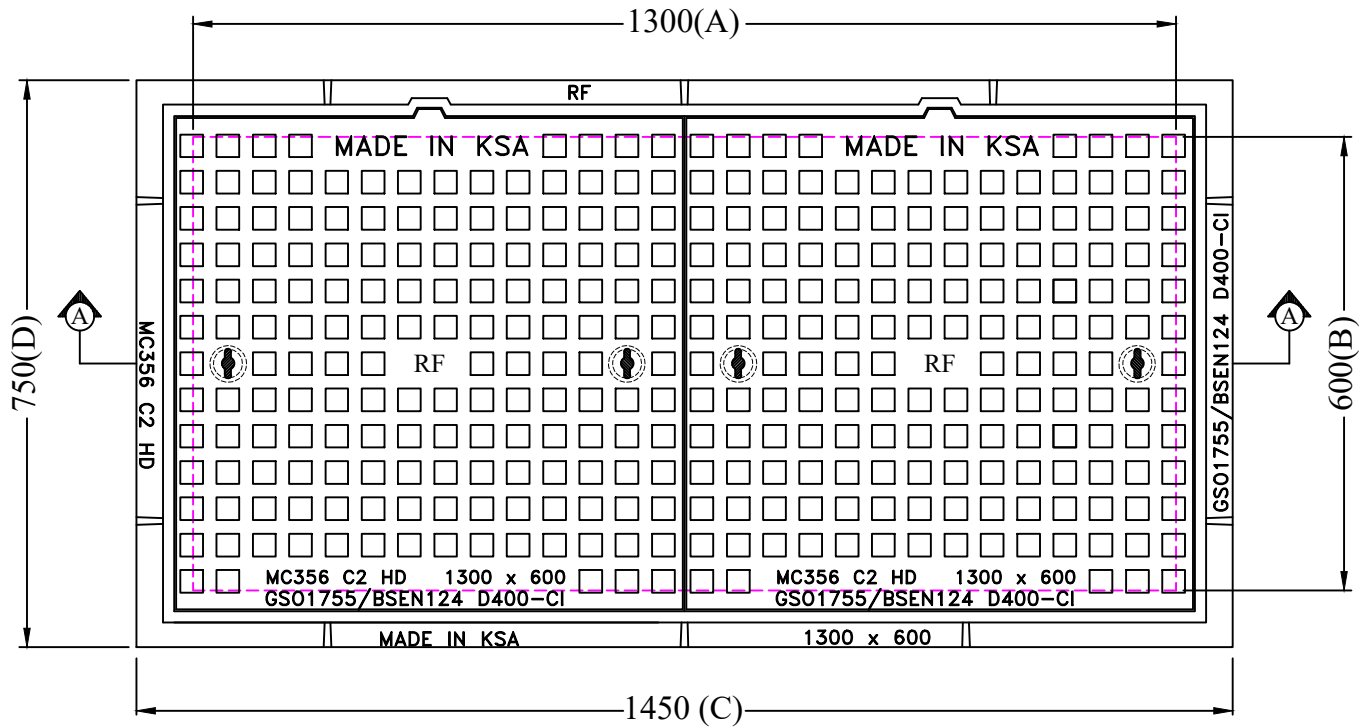

Heavy Duty Grey Cast Iron
Multiple Covers with Single Frame

Features :-
Closed Key Holes.
Single Seal
Register

PLAN

SECTION 'A-A'

CATALOGUE NO.	MATERIAL	CLEAR OPENING A x B (mm)	OVER BASE C x D (mm)	DEPTH E (mm)	LOADING (TONS)	SPECIFICATIONS
MC - 356 C2 (HD)	Cast Iron	1300 x 600	1450 x 750	100	40	BS EN 124
			RIYADH FOUNDRY		Riyadh :- Tel. 4984323 Fax. 4980395	
All dimensions are in millimeter			TITLE : Heavy Duty Cast Iron Covers and Single Frame			
			DRAWN : Saj		APPROVED :	
NOTE: DESIGN CHANGES RESERVED WITH RIYADH FOUNDRY			CHECKED :			
			DATE : 2023.		DRG.NO: MC - 356 C2 (HD)	
			SCALE : N T S			