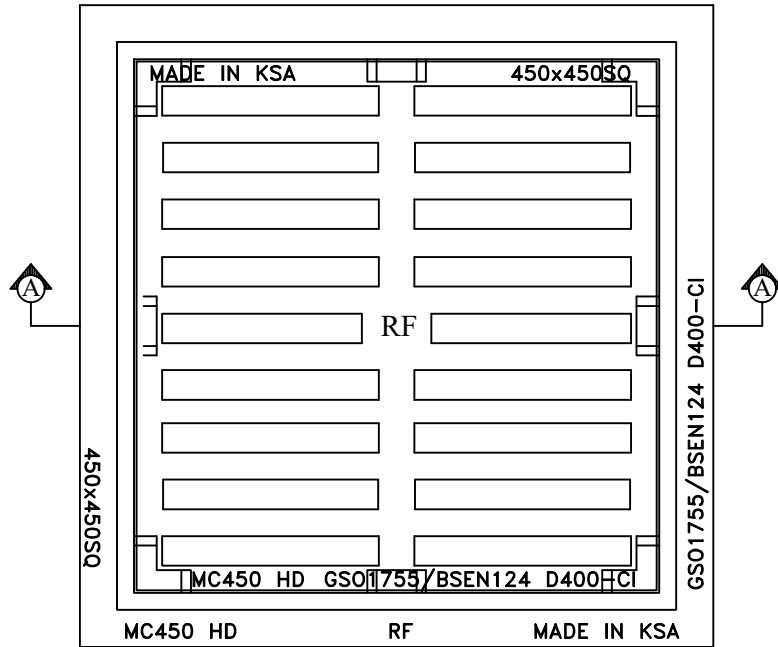

Heavy Duty Cast Iron Grate and Frame.

P L A N

SECTION A-A

CATALOGUE NO.	MATERIAL	CLEAR OPENING A(mm)	OVER BASE B(mm)	DEPTH C(mm)	LOADING (TONS)	SPECIFICATIONS
MC- 450 (HD)	Cast Iron	450 Sq	650 Sq	140	40	BS EN 124

CHECKED :

DATE : 2023.

SCALE : N T S

DRG.NO: MC - 450 (HD)