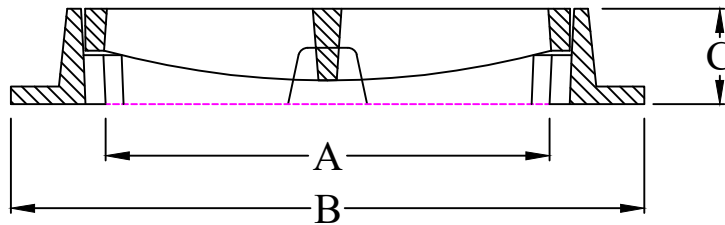

Heavy Duty Cast Iron Grate and Frame.

P L A N

SECTION A-A

CATALOGUE NO.	MATERIAL	CLEAR OPENING A(mm)	OVER BASE B(mm)	DEPTH C(mm)	LOADING (TONS)	SPECIFICATIONS
MC- 450 (HD)	Cast Iron	450 Sq	650 Sq	140	40	BS EN 124