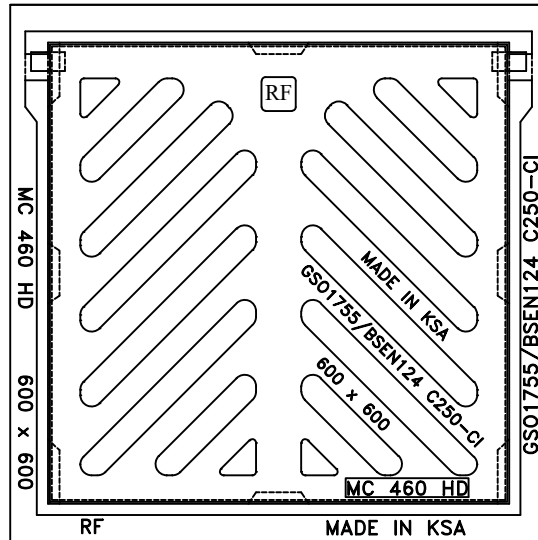

Heavy Duty Grey Cast Iron Grates and Frame

Features:-
Hinged Grate

PLAN

SECTION 'A-A'

CATALOGUE NO.	MATERIAL	CLEAR OPENING A(mm)	OVER BASE B(mm)	DEPTH C(mm)	LOADING (TONS)	SPECIFICATIONS
MC - 460 (HD)	Grey Cast Iron	600 Sq	710 Sq	150	25	BS EN 124
All dimensions are in millimeter				RIYADH FOUNDRY		
				Riyadh :- Tel. 4984323 Fax. 4980395		
NOTE: DESIGN CHANGES RESERVED WITH RIYADH FOUNDRY				TITLE : Grates and Frames		
				DRAWN : Saj		APPROVED :
				CHECKED :		DRG.NO: MC - 460 (HD)
				DATE : 2023.		
				SCALE : N T S		