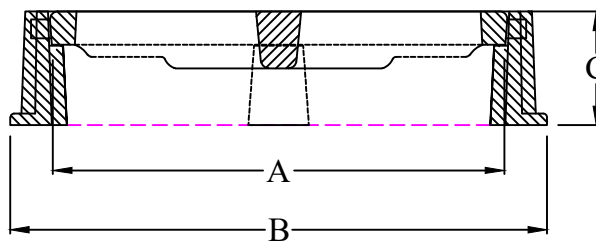

Heavy Duty Grey Cast Iron Grates and Frame

Features:-
Hinged Grate

PLAN

SECTION 'A-A'

CATALOGUE NO.	MATERIAL	CLEAR OPENING A(mm)	OVER BASE B(mm)	DEPTH C(mm)	LOADING (TONS)	SPECIFICATIONS
MC - 460 (HD)	Grey Cast Iron	600 Sq	710 Sq	150	25	BS EN 124
All dimensions are in millimeter				RIYADH FOUNDRY		
				Riyadh :- Tel. 4984323 Fax. 4980395		
NOTE: DESIGN CHANGES RESERVED WITH RIYADH FOUNDRY				TITLE : Grates and Frames		
				DRAWN : Saj		APPROVED :
				CHECKED :		DRG.NO: MC - 460 (HD)
				DATE : 2023.		
				SCALE : N T S		