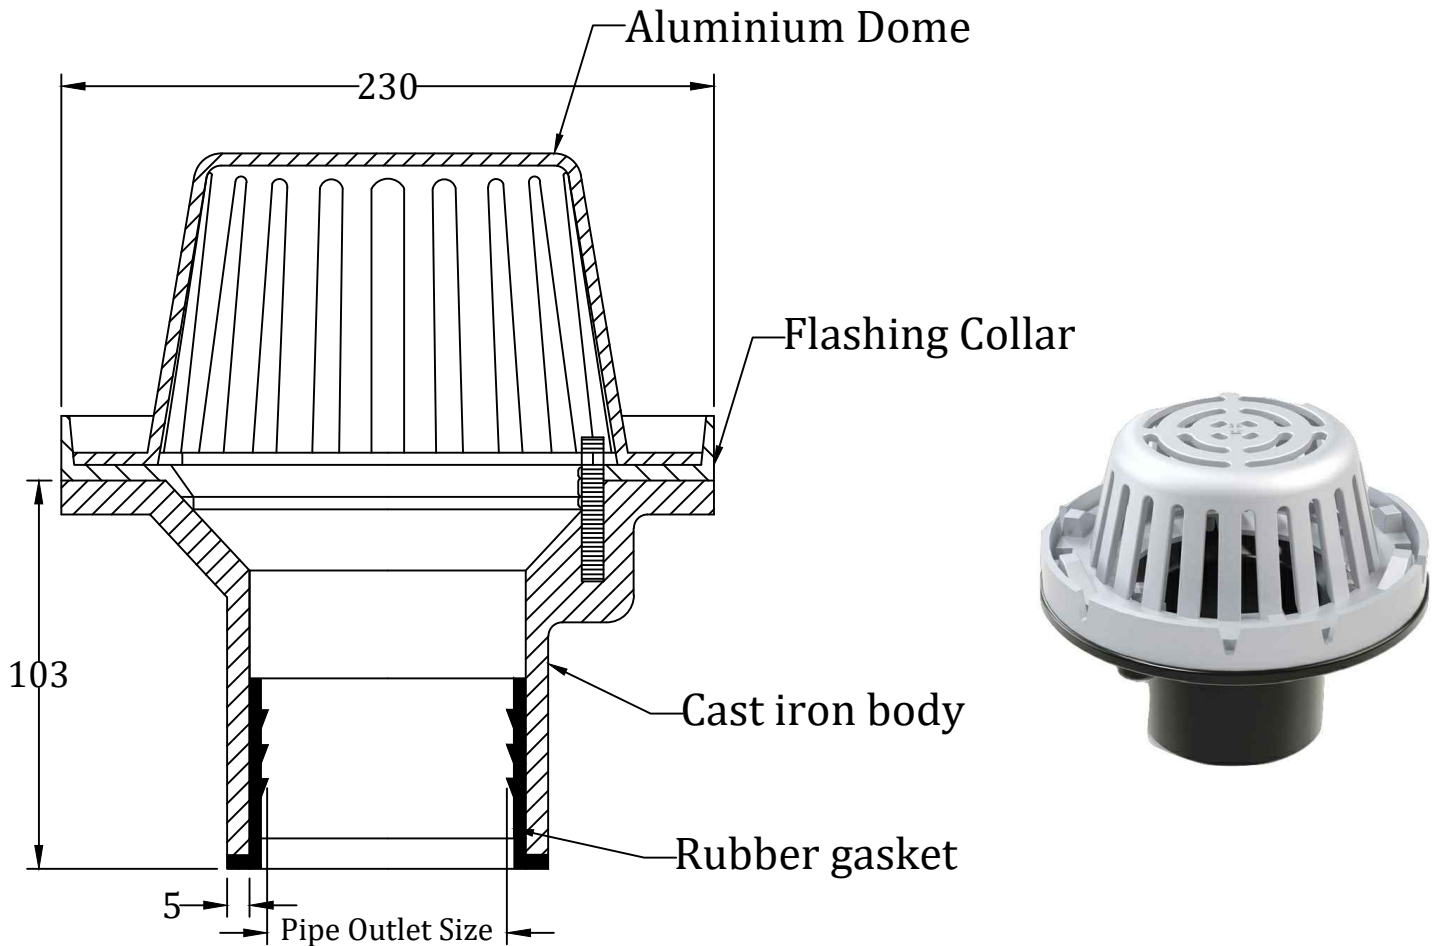

# Roof Drains

## RD-603-75(R1)

Cast iron body roof drain with aluminium clamp and dome.

Model No:	Outlet Size
RD-603-50(R1)	2"
RD-603-75(R1)	3"
RD-603-110(R1)	4"
RD-603-150(R1)	6"

Item		Material	Option
Body		Cast Iron(CI)	—
Clamp		Aluminium(AL)	—
Dome		Aluminium(AL)	—
Finish	Cast iron	Epoxy Coating	Powder Coating