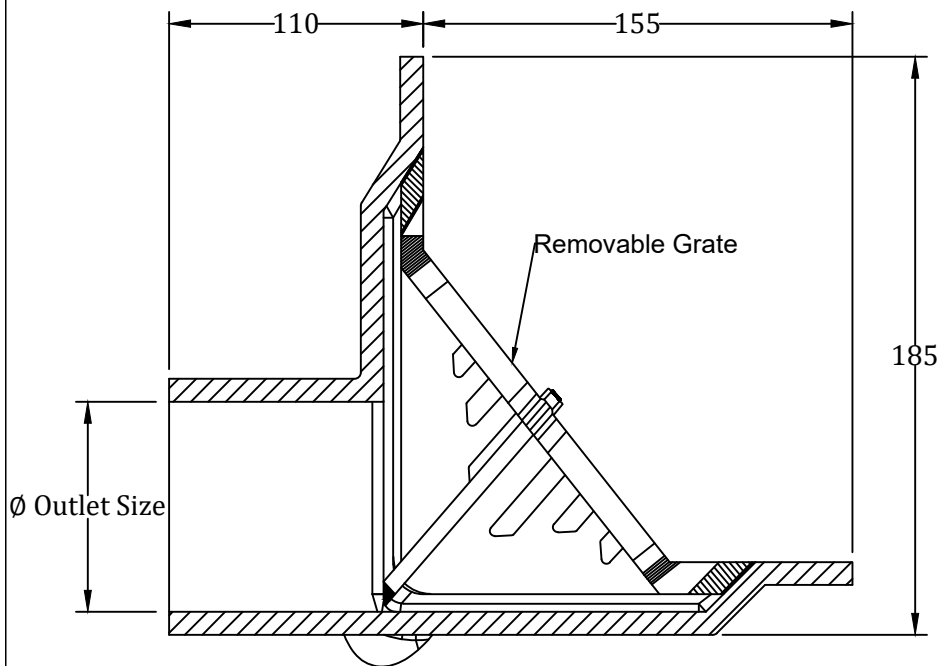

Scupper Drain

SD 704 H

Cast iron body scupper drain with aluminium clamp and grate, spigot reversible outlet.

Model No:	Outlet Size	Outlet Type
SD 704 H ₂	2"	Spigot
SD 704 H ₃	3"	Spigot
SD 704 H ₄	4"	Spigot