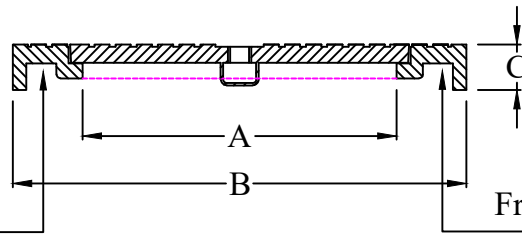

Light Duty Grey Cast Iron
Covers and Frames

Features:-

- Register.
- Lifting Key Hole.
- Single seal.
- Rubber Gasket.

PLAN

Frame Bottom
Inscribe Model No.
"RF" and Made in KSA

SECTION 'A - A'

Frame Bottom Inscribe
GSO 1755/BSEN 124 A 15 - CI
415 Ø

| CATALOGUE NO. | MATERIAL | CLEAR OPENING A(mm) | OVER BASE B(mm) | DEPTH C(mm) | LOADING (TONS) | SPECIFICATIONS |
|---------------|-----------|------------------------|--------------------|----------------|-------------------|----------------|
| MC- 171 (LD) | Grey Iron | Ø 415 | 600 Sq | 60 | 1.5 | BS-EN |