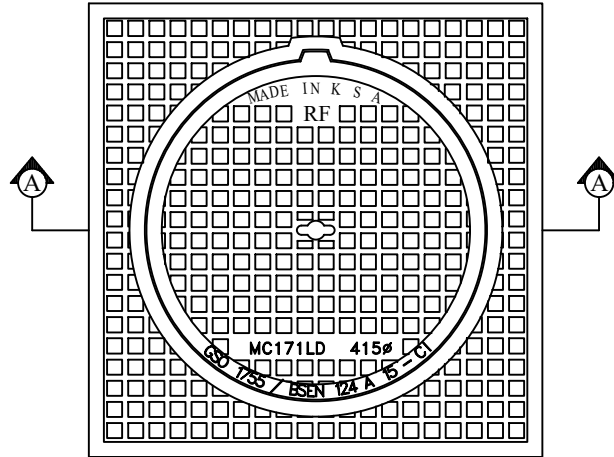

Light Duty Grey Cast Iron
Covers and Frames

Features:-

- Register.
- Lifting Key Hole.
- Single seal.
- Rubber Gasket.

PLAN

Frame Bottom
Inscribe Model No.
"RF" and Made in KSA

SECTION 'A - A'

Frame Bottom Inscribe
GSO 1755/BSEN 124 A 15 - CI
415 Ø

| CATALOGUE NO. | MATERIAL | CLEAR OPENING A(mm) | OVER BASE B(mm) | DEPTH C(mm) | LOADING (TONS) | SPECIFICATIONS |
|---------------|-----------|------------------------|--------------------|----------------|-------------------|----------------|
| MC- 171 (LD) | Grey Iron | Ø 415 | 600 Sq | 60 | 1.5 | BS-EN |